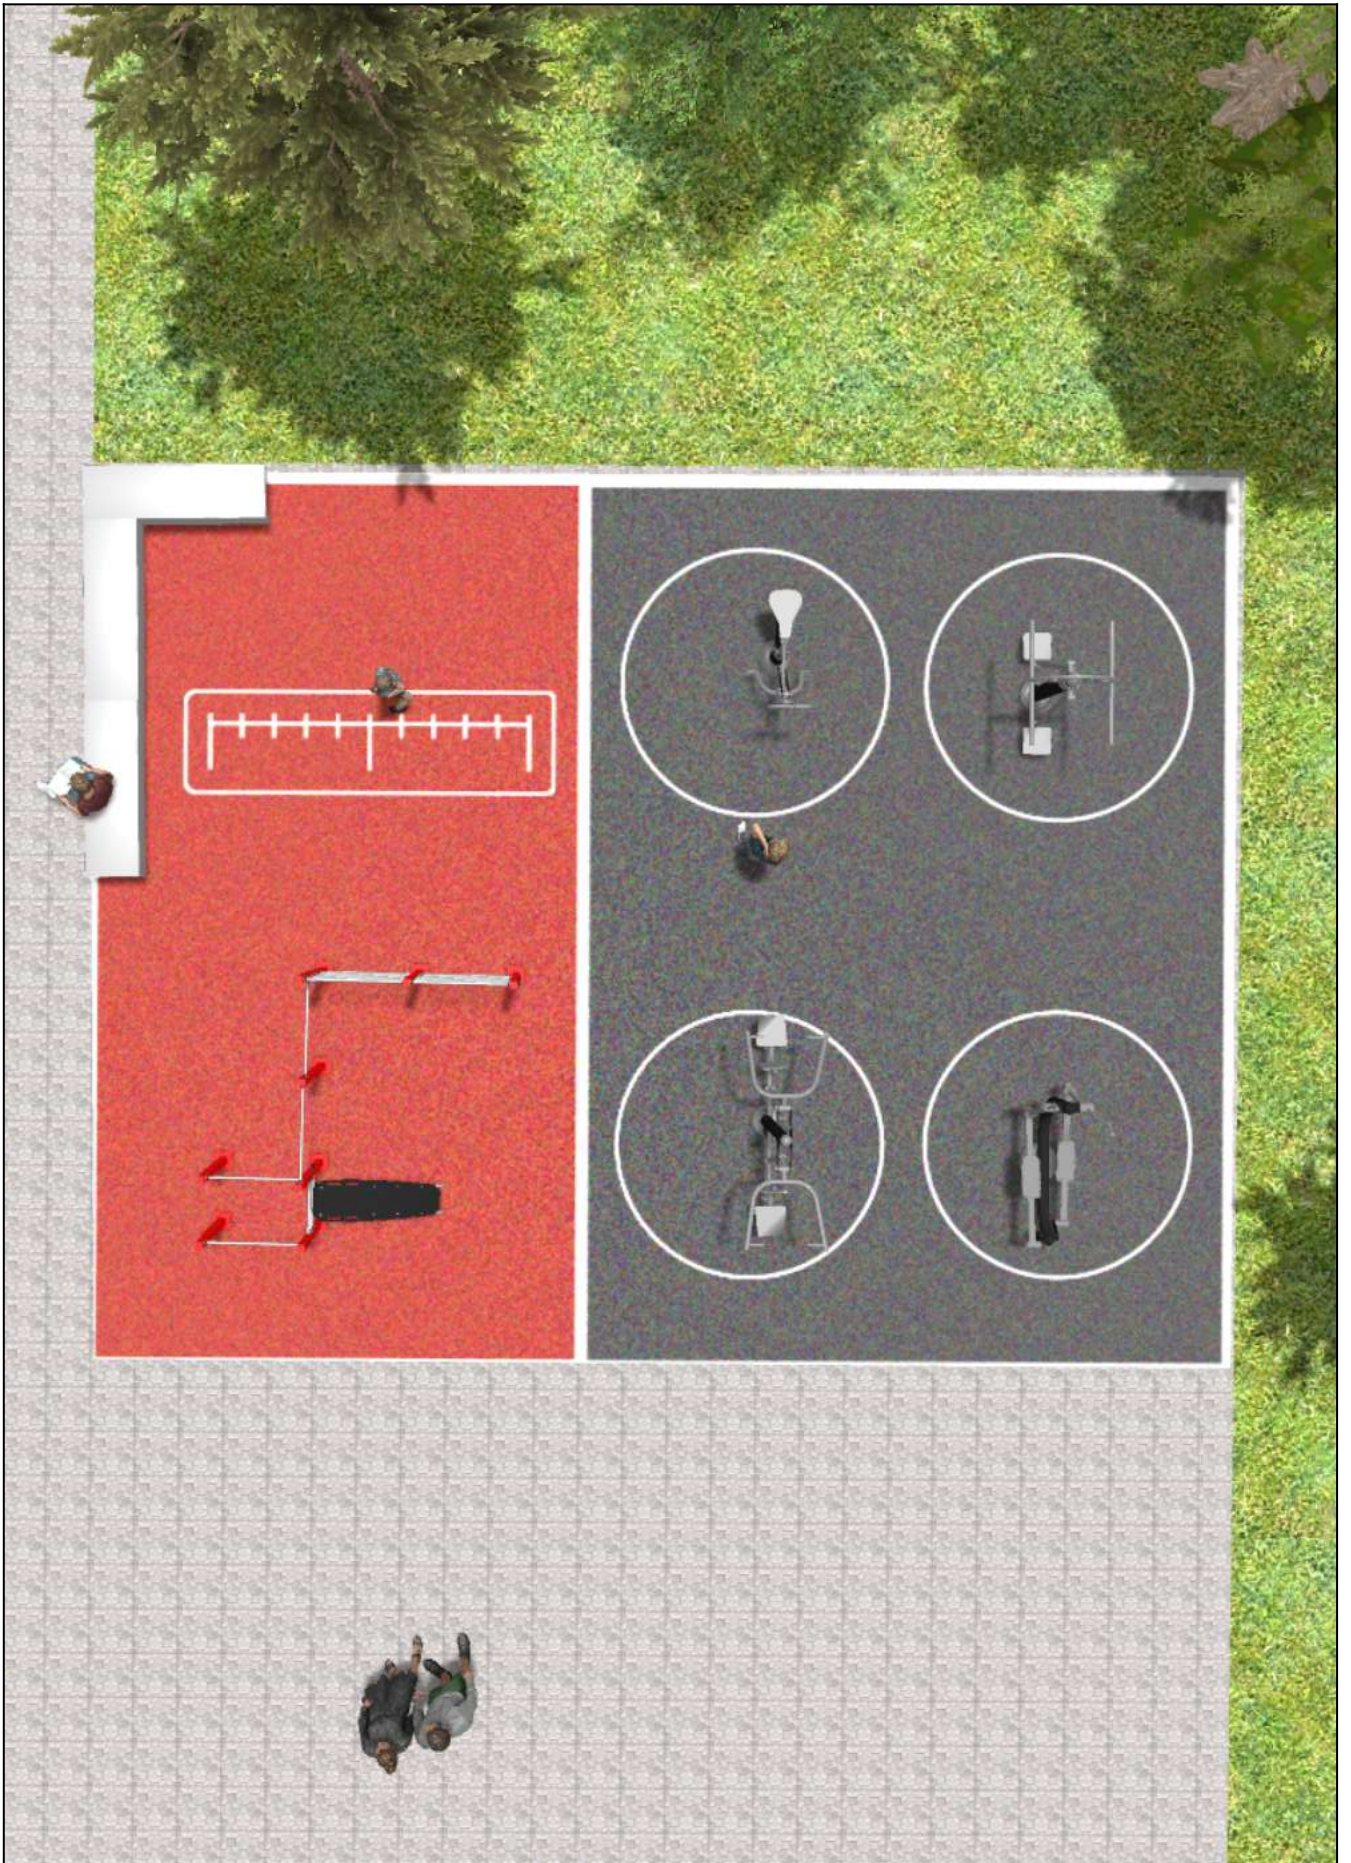

## Project

PROJ-175-2021

Surface: 130 m<sup>2</sup>

Email: [info@benito.com](mailto:info@benito.com)

Telephone: +34 93 852 1000

**BENITO**  
-Playground Equipment

**BENITO**  
-Playground Equipment

**BENITO**  
-Playground Equipment