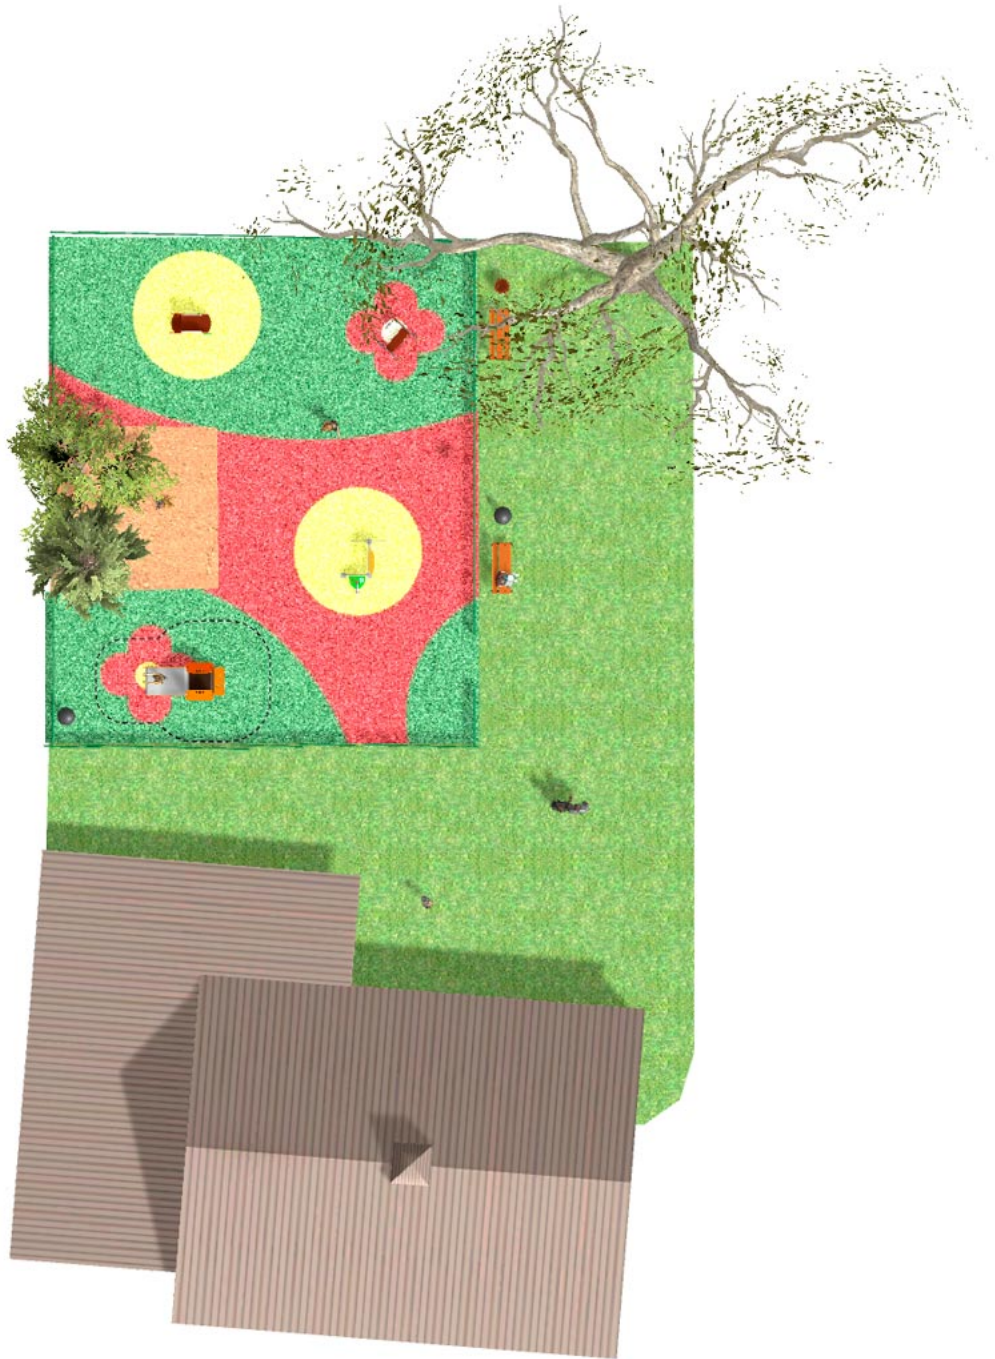

Project

PROJ-158-2021

Surface: 230 m²

Email: info@benito.com

Telephone: +34 93 852 1000

BENITO
-Playground Equipment

BENITO
-Playground Equipment

BENITO
-Playground Equipment

Product	Description
<p>JG10</p> 	<p>Gibo Structure, Metal: Ø35mm stainless steel AISI-304 posts. 2mm thick AISI 304 polished stainless steel slide surface curved and molded in one piece.</p> <p>Data Sheet JG10 Certificate</p>
<p>JG02</p> 	<p>Kido Structure, Metal: Ø35mm stainless steel AISI-304 posts. 2mm thick AISI 304 polished stainless steel slide surface curved and molded in one piece.</p> <p>Data Sheet JG02 Certificate</p>
<p>JG08</p> 	<p>Pas Structure, Metal: Ø35mm stainless steel AISI-304 posts. 2mm thick AISI 304 polished stainless steel slide surface curved and molded in one piece.</p> <p>Data Sheet Certificate</p>
<p>JG09</p> 	<p>Dip Structure, Metal: Ø35mm stainless steel AISI-304 posts. 2mm thick AISI 304 polished stainless steel slide surface curved and molded in one piece.</p> <p>Data Sheet Certificate</p>