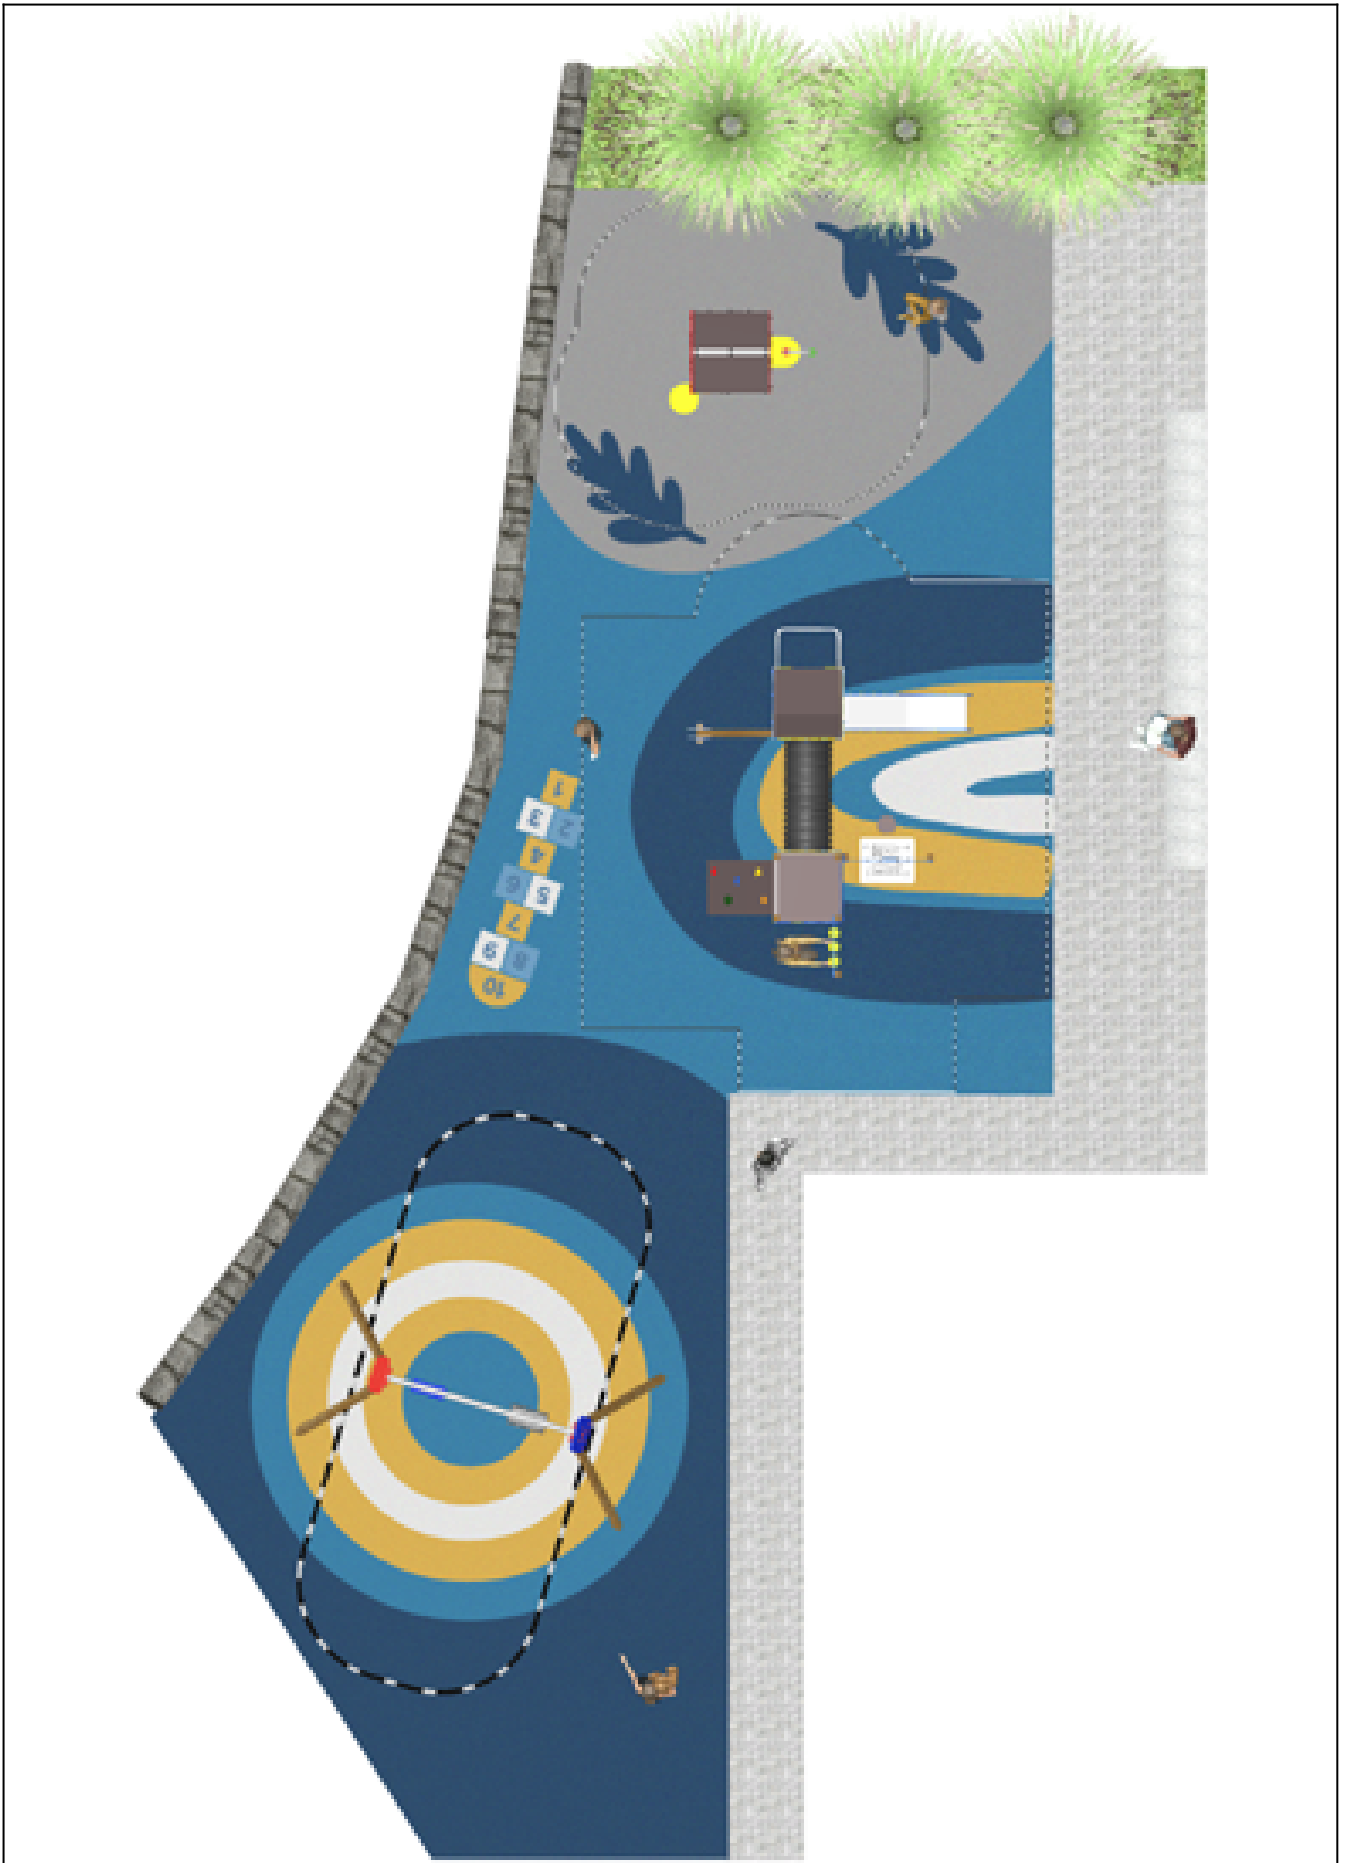

## Project

PROJ-128-2022

Surface: 145 m<sup>2</sup>

Email: [info@benito.com](mailto:info@benito.com)

Telephone: +34 93 852 1000

**BENITO**  
-Playground Equipment

**BENITO**  
-Playground Equipment

**BENITO**  
-Playground Equipment

**BENITO**  
-Playground Equipment

Product	Description
<p>JCC</p> 	<p><b>Caucho Continuo</b>  High-quality, non-slip, non-toxic, and eco-friendly rubber, RECYCLED AND RECYCLABLE. Our continuous rubber flooring is manufactured using high-quality materials in accordance with current European safety standard EN-1177.</p> <p><a href="#">Data Sheet JCC</a></p>
<p>JEDU01</p> 	<p><b>Vila</b>  The EDUCA collection for the youngest ones: play and learn. Recognising farm animals.</p> <p><a href="#">Data Sheet JEDU01</a> <a href="#">Certificate</a></p>
<p>JEDU07</p> 	<p><b>Rayo</b>  The EDUCA collection for little ones: play and learn. Begin to familiarise themselves with the weather: rain, sun, clouds... Very clear concepts for an adult but a very interesting discovery for little ones.</p> <p><a href="#">Data Sheet</a> <a href="#">Certificate</a></p>
<p>JL1511000</p> 	<p><b>MADERA 1 Flat 1 Cradle</b>  Swings for children made of different materials such as wood and steel. Resistant to abrasion, corrosion and bad weather conditions.</p> <p><a href="#">Data Sheet JL1511000</a> <a href="#">Certificate</a> <a href="#">Certificate Conformity</a></p>