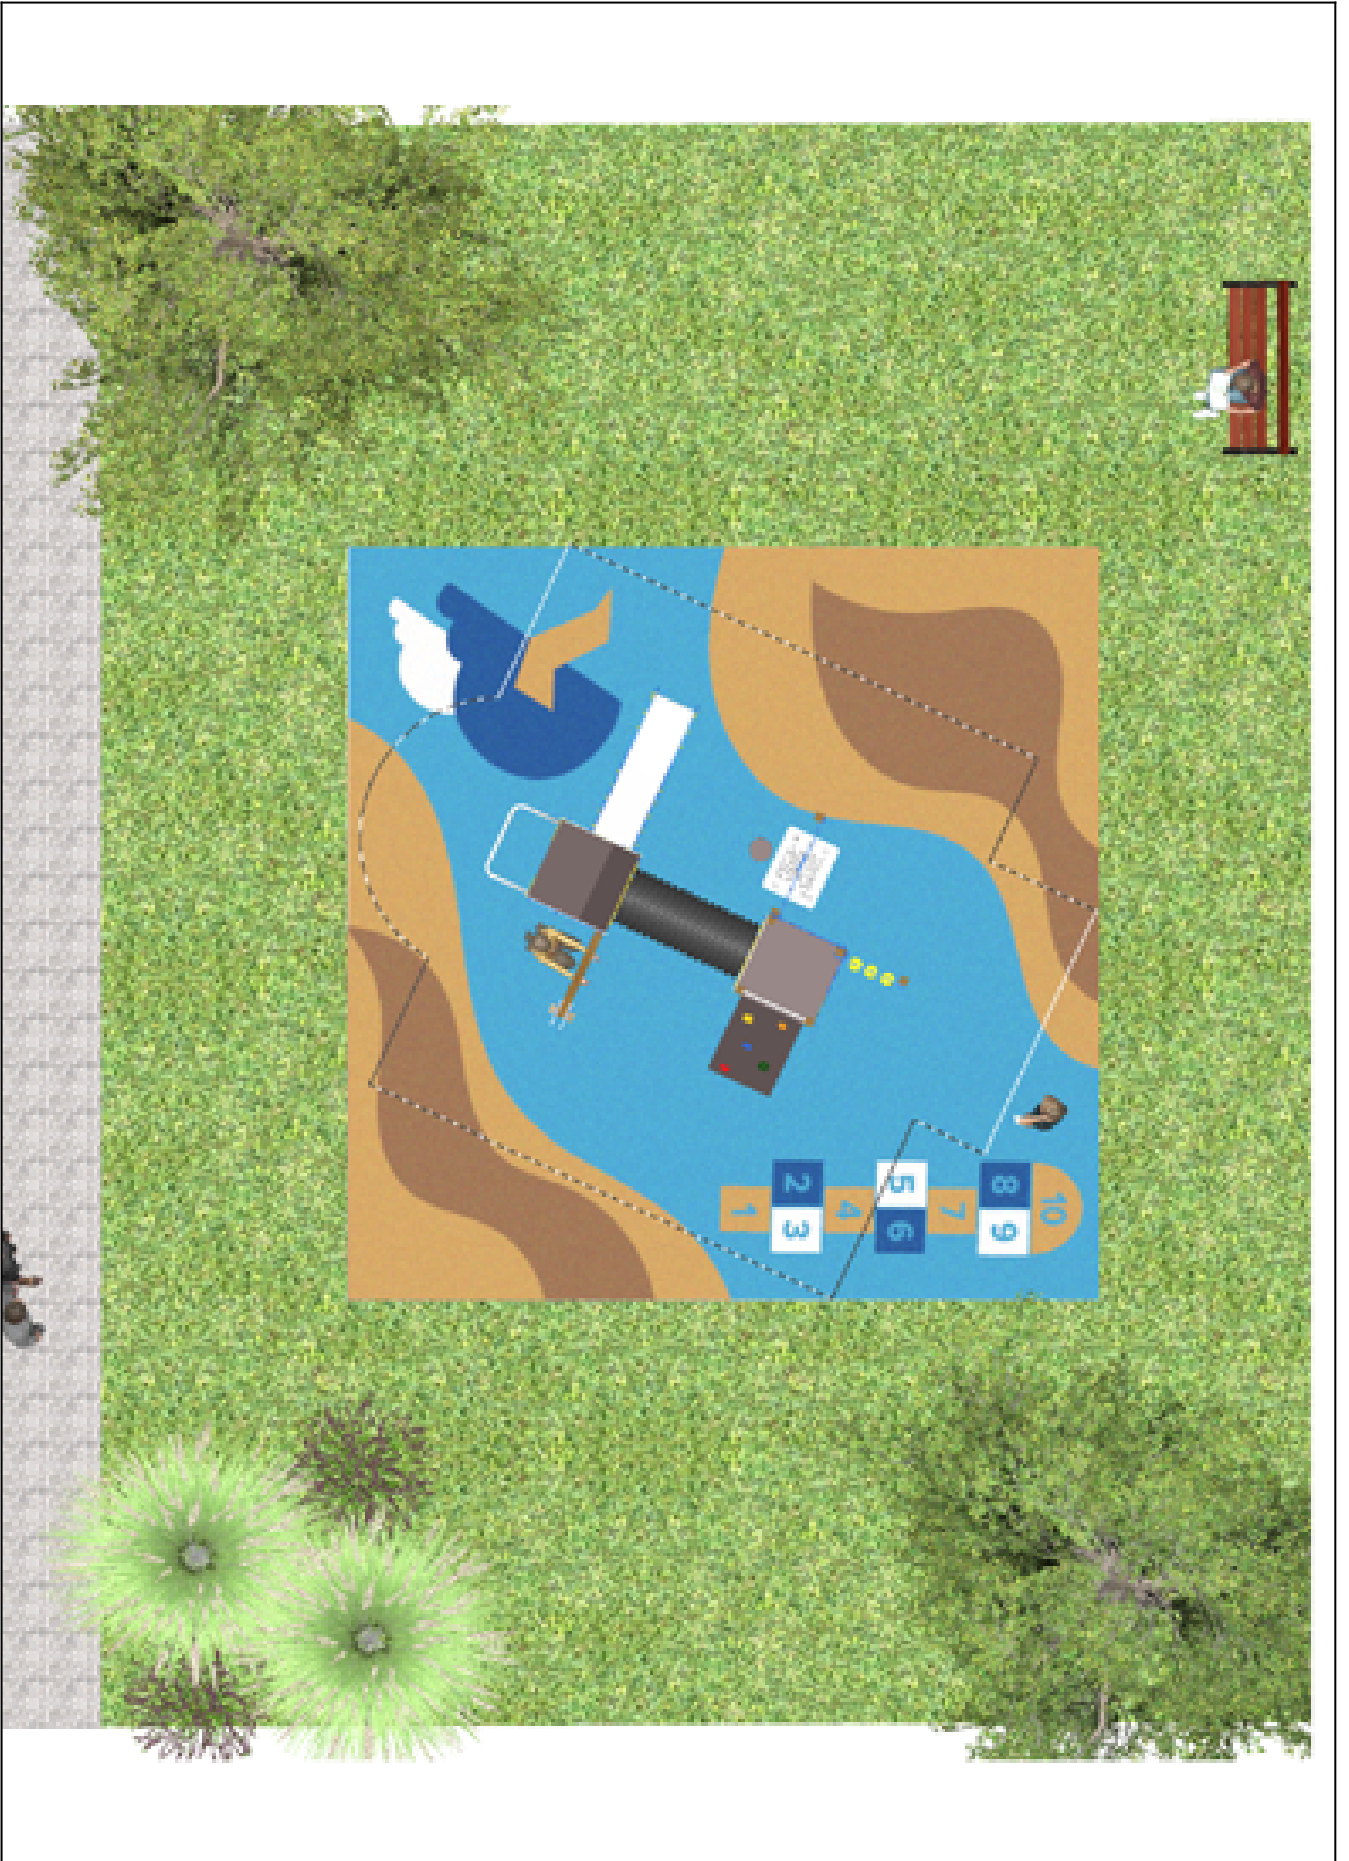

## Project

PROJ-122-2022

Surface: 65 m<sup>2</sup>

Email: [info@benito.com](mailto:info@benito.com)

Telephone: +34 93 852 1000

**BENITO**  
-Playground Equipment

**BENITO**  
-Playground Equipment

# BENITO

-Playground Equipment

Product	Description
<p data-bbox="193 159 245 185">JCC</p> 	<p data-bbox="365 159 571 185"><b>Caucho Continuo</b></p> <p data-bbox="365 190 1417 275">High-quality, non-slip, non-toxic, and eco-friendly rubber, RECYCLED AND RECYCLABLE. Our continuous rubber flooring is manufactured using high-quality materials in accordance with current European safety standard EN-1177.</p> <p data-bbox="365 304 544 331"><a href="#">Data Sheet JCC</a></p>
<p data-bbox="172 427 264 454">JEDU07</p> 	<p data-bbox="365 427 427 454"><b>Rayo</b></p> <p data-bbox="365 459 1508 517">The EDUCA collection for little ones: play and learn. Begin to familiarise themselves with the weather: rain, sun, clouds... Very clear concepts for an adult but a very interesting discovery for little ones.</p> <p data-bbox="365 546 627 573"><a href="#">Data Sheet</a> <a href="#">Certificate</a></p>