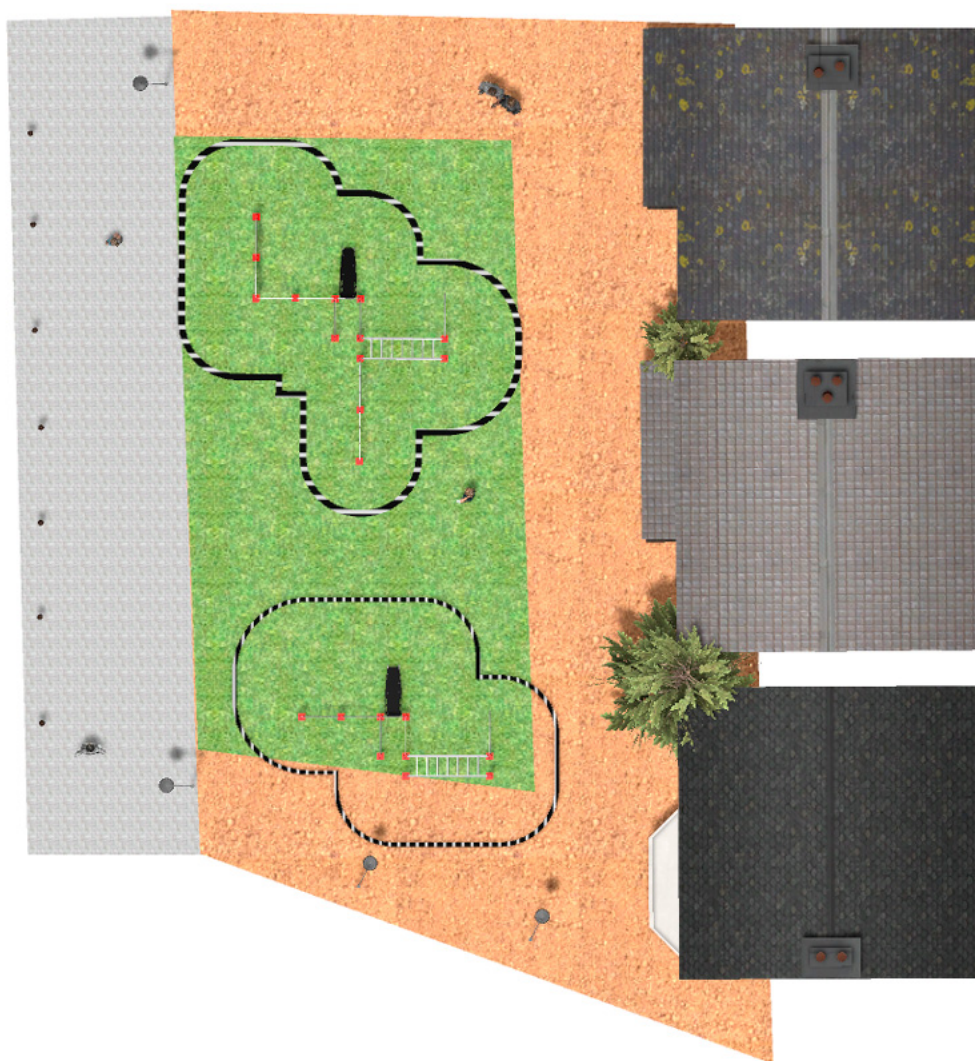

BENITO

-Playground Equipment

Project

PROJ-054-2018

Surface: 160 m²

Email: info@benito.com

Telephone: +34 93 852 1000

BENITO
-Playground Equipment

BENITO
-Playground Equipment

BENITO
-Playground Equipment

Product	Description
<p data-bbox="172 161 271 183">JCIR21H</p> 	<p data-bbox="367 161 555 183">Workfit Pro XXL</p> <p data-bbox="367 190 1455 273">BENITO designs and manufactures sports and leisure areas for exercising and enjoying the outdoors. Work-fit PRO is a professional product intended for people who want to do intensive exercise to strengthen their mind and body.</p> <p data-bbox="367 280 1471 331">Each model includes several elements to do different comprehensive exercises thus developing a good physical condition.</p> <p data-bbox="367 362 625 385">Data Sheet Certificate</p>
<p data-bbox="172 430 271 452">JCIR23H</p> 	<p data-bbox="367 430 523 452">Workfit Pro L</p> <p data-bbox="367 459 1465 510">BENITO designs and manufactures sports and leisure spaces for exercising and enjoying the outdoors without limitations.</p> <p data-bbox="367 517 1436 568">Work-fit PRO is a professional product aimed at people who want to perform intensive exercise to strengthen body and mind .</p> <p data-bbox="367 575 1465 627">Each of the designed models contains several elements to allow for diverse and complete exercises to develop complete physical fitness.</p> <p data-bbox="367 658 625 680">Data Sheet Certificate</p>