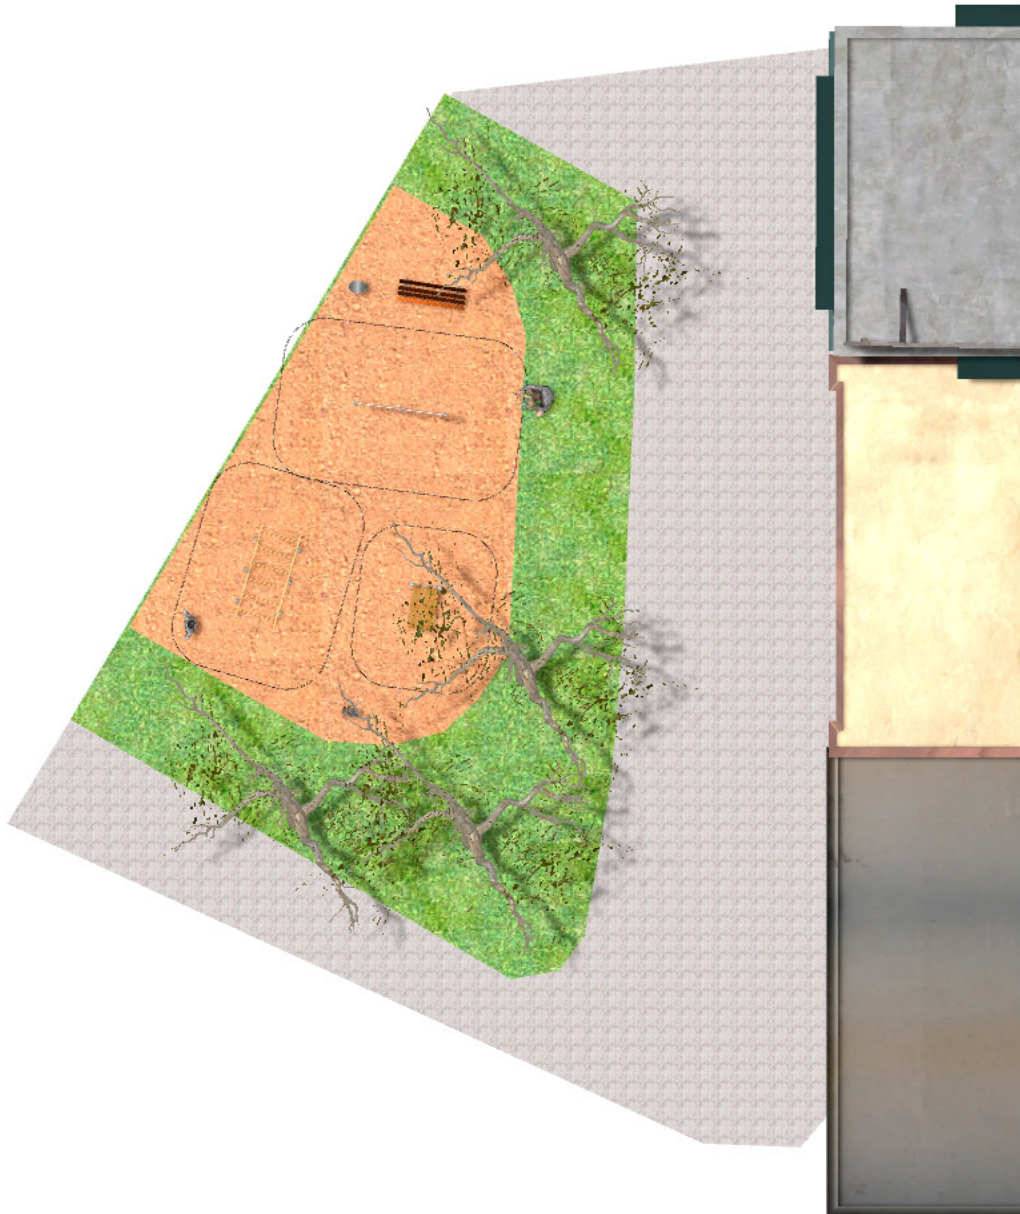

BENITO

-Playground Equipment

Project

PROJ-045-2018

Surface: 100 m²

Email: info@benito.com

Telephone: +34 93 852 1000

BENITO
-Playground Equipment

BENITO
-Playground Equipment

BENITO
-Playground Equipment

Product	Description
<p>JCIR03</p> 	<p>Wall Bars The Work-fit range is complete and all elements can be perfectly combined to create a customised circuit. Work-fit allows you to combine walking or running with different exercises to maintain an active, healthy lifestyle. Work-fit is manufactured entirely from wood; it is therefore recommended to install it in natural environments.</p> <p>Data Sheet Certificate</p>
<p>JCIR02</p> 	<p>Abdominal The Work-fit range is complete and all elements can be perfectly combined to create a customised circuit. Work-fit allows you to combine walking or running with different exercises to maintain an active, healthy lifestyle. Work-fit is manufactured entirely from wood; it is therefore recommended to install it in natural environments.</p> <p>Data Sheet Certificate</p>
<p>JCIR14</p> 	<p>Jump - Rebound The Work-fit range is complete and all elements can be perfectly combined to create a customised circuit. Work-fit allows you to combine walking or running with different exercises to maintain an active, healthy lifestyle. Work-fit is manufactured entirely from wood; it is therefore recommended to install it in natural environments.</p> <p>Data Sheet Certificate</p>