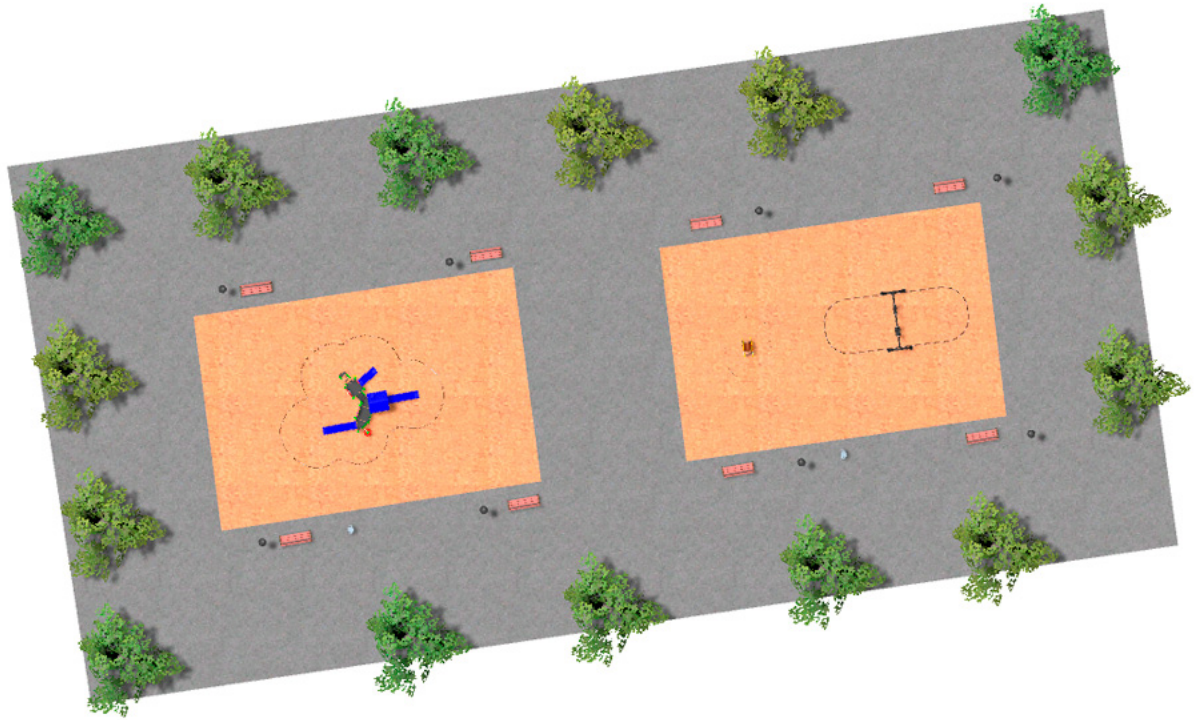

BENITO

–Playground Equipment

Project

PROJ-035-2018

Surface: 430 m²

Email: info@benito.com

Telephone: +34 93 852 1000

BENITO
-Playground Equipment

BENITO
-Playground Equipment

BENITO
-Playground Equipment

Product	Description
<p>JCF20</p> 	<p>Modus L The Modus collection includes large structures at a very competitive price. Made of powder painted metal posts and UV-resistant rotomoulding parts, which hardly deteriorate over time.</p> <p>Data Sheet JCF20 Certificate</p>
<p>JFS08</p> 	<p>Maia Fun and educative spring swing for children. Made of resistant materials according to the EN1176 standard.</p> <p>Data Sheet Certificate Certificate Conformity</p>
<p>JKSP11000</p> 	<p>Curvo Mixto Swings for children made of different materials such as wood and steel. Resistant to abrasion, corrosion and bad weather conditions.</p> <p>Data Sheet Certificate Certificate Conformity</p>