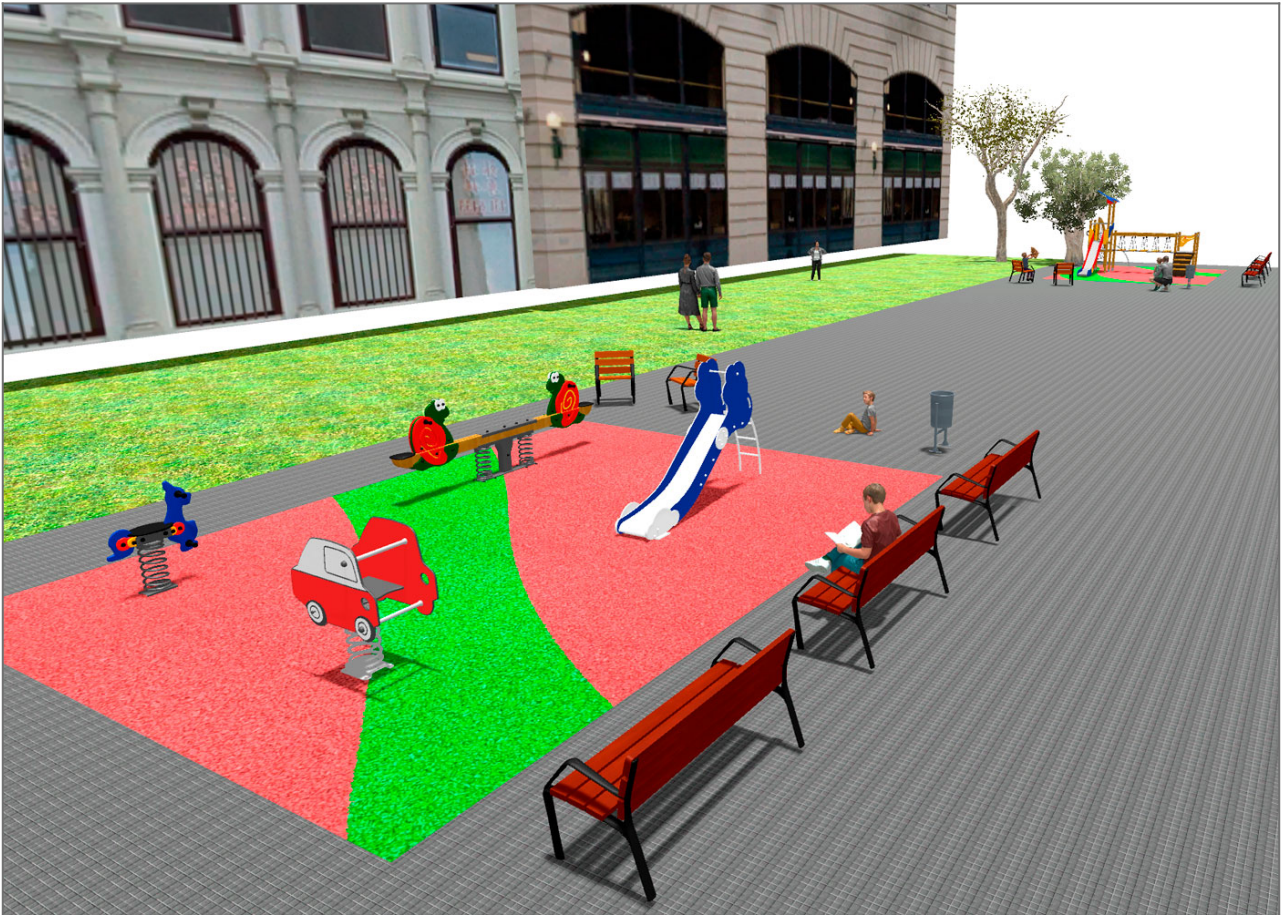

Project

PROJ-027-2018

Surface: 100 m²

Email: info@benito.com

Telephone: +34 93 852 1000

BENITO
-Playground Equipment

BENITO

-Playground Equipment

Product	Description
<p>JK004B</p> 	<p>Klasik 4 If you like wooden elements, the KLASIK collection is made for you. Playability, great challenges and colours for all.</p> <p>Data Sheet Certificate</p>
<p>JFS09</p> 	<p>Piona Fun and educative see-saws for children. Made of resistant materials according to the EN1176 standard.</p> <p>Data Sheet JFS09 Certificate Certificate Conformity</p>
<p>JJMM02</p> 	<p>Coche Designed by Javier Mariscal. Half-artist half-designer, his childlike strokes and Latin aesthetic combine perfectly with this kind of product.</p> <p>Data Sheet JJMM02 Certificate Certificate Conformity</p>
<p>JFS105</p> 	<p>Kangaroo Fun and educative spring swing for children. Made of resistant materials according to the EN1176 standard.</p> <p>Data Sheet Certificate Certificate Conformity</p>
<p>JT01</p> 	<p>Cloud Panels, HDPE: high-density polyethylene characterised by its resistance to chemical abrasives. As a polymer, it is unaffected by corrosion. Due to its light elastic nature, it offers high resistance to impact, making it very difficult to break.</p> <p>Data Sheet Certificate Certificate Conformity</p>