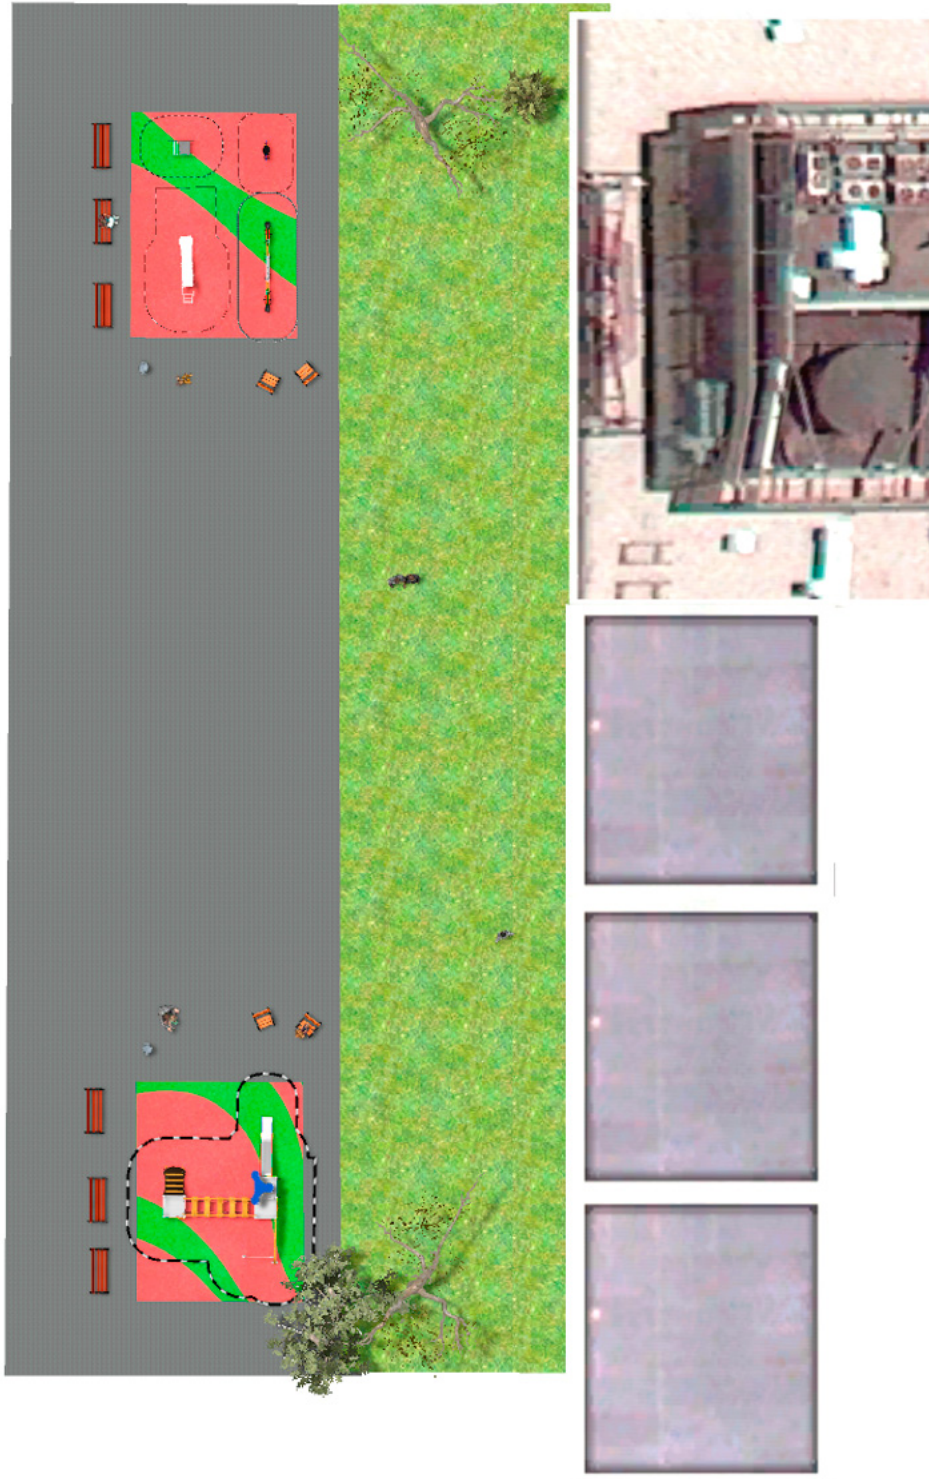

Project

PROJ-027-2018

Surface: 100 m²

Email: info@benito.com

Telephone: +34 93 852 1000

BENITO
-Playground Equipment

BENITO

-Playground Equipment

Product	Description
<p>JK004B</p> 	<p>Klasik 4 If you like wooden elements, the KLASIK collection is made for you. Playability, great challenges and colours for all.</p> <p>Data Sheet Certificate</p>
<p>JFS09</p> 	<p>Piona Fun and educative see-saws for children. Made of resistant materials according to the EN1176 standard.</p> <p>Data Sheet JFS09 Certificate Certificate Conformity</p>
<p>JJMM02</p> 	<p>Coche Designed by Javier Mariscal. Half-artist half-designer, his childlike strokes and Latin aesthetic combine perfectly with this kind of product.</p> <p>Data Sheet JJMM02 Certificate Certificate Conformity</p>
<p>JFS105</p> 	<p>Kangaroo Fun and educative spring swing for children. Made of resistant materials according to the EN1176 standard.</p> <p>Data Sheet Certificate Certificate Conformity</p>
<p>JT01</p> 	<p>Cloud Panels, HDPE: high-density polyethylene characterised by its resistance to chemical abrasives. As a polymer, it is unaffected by corrosion. Due to its light elastic nature, it offers high resistance to impact, making it very difficult to break.</p> <p>Data Sheet Certificate Certificate Conformity</p>