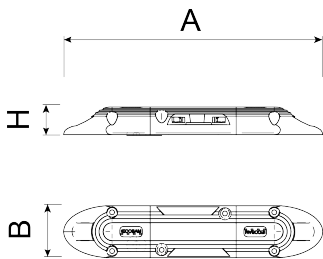

Ductile Iron Lane Separator

ECOBAM

VSE

80mm high ECOBAM ductile iron lane separator, special removable ECOBAM fixing supplied.

Ref.	A	B	H
VSE500	500	80	150
VSE750	750	80	150
VSE1250	1250	80	150