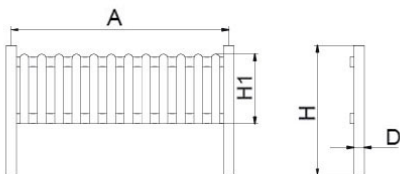

VRV480  
Fence  
**Reb**

ReBnew material

20 years warranty

Low maintenance

**REB Fence** , overall dimensions (length x height) 2500x1500 mm, manufactured from ReBnew plastic (BENITO's recycled polymer, produced entirely from yellow recycling bin containers and requiring no maintenance), composed of 120x120x1500 mm posts and 2500x800 mm slats. Compliant with EN1176 standards, ideal for Playground fencing. Embedded in a prepared concrete surface, according to the surface and project requirements. The horizontal crossbars have internal reinforcement with a rectangular metal section.

\* It is supplied in 2.5m sections and you must indicate the number of posts required for installation.

**ReBnew:** 100% recycled polymer, sturdy and durable, derived from urban, industrial, and domestic waste... It is weather-resistant, resistant to oils, acids, and seawater. It does not splinter or crack, nor does it rot or dry out.

Ref.	A	H	H1	D
VRV480	2500	1500	800	Ø120