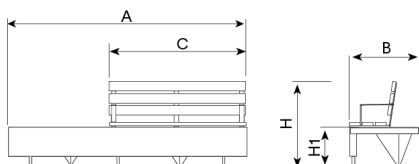

# Ela Mini Plus

By Estudio Mir Vall © ® BENITO

Bench made with a molded, water-repellent, reinforced concrete seat in polished granite white. Matte stainless steel frame. 110 x 35 mm tropical hardwood slats treated with a triple-layer Lignus coating, a fungicidal, insecticidal, and water-repellent protector. Natural finish. Recommended anchoring: Supported by its own weight.