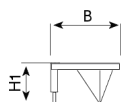

UM371L2

Bench

Ela Mini

By Josep Suriñach © BENITO

Low maintenance

Bench made with a molded, water-repellent, reinforced concrete seat in polished granite white. Matte stainless steel frame. Recommended anchoring: Self-supporting.