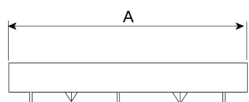

UM371L2

Bench

Ela Mini

By Josep Suriñach © BENITO

Low maintenance

Bench made with a molded, water-repellent, reinforced concrete seat in polished granite white. Matte stainless steel frame. Recommended anchoring: Self-supporting.