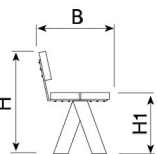

UM358A

Bench

Vermut

By Estudio Fàbric © © BENITO

Aluminium
Crev

M10 bolts
fivinx

Dimensions (length x height x depth): 2000 x 885 x 620 mm. This outdoor
 nced pro Ref. A B H H1 into
 :rafted from autoclave-treated pine slats with a protecti
 natural grain and adds warmth to the overall design. Th
 UM358A 2000 620 885 450
 in alumin UM358SA 780 620 885 450 / sh
 ing structural stability, weather resistance, and low ma
 nsion bolts, depending on the surface and project re