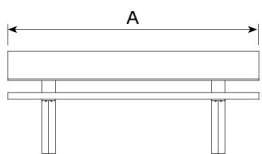

UM358A

Bench

Vermut

By Estudio Fàbric © © BENITO

Aluminium
Crev

M10 bolts
fivinx

Dimensions (length x height x depth): 2000 x 885 x 620 mm. This outdoor
 nced pro Ref. A B H H1 into
 :rafted from autoclave-treated pine slats with a protecti
 natural grain and adds warmth to the overall design. Th
 UM358A 2000 620 885 450
 in alumin UM358SA 780 620 885 450 / sh
 ing structural stability, weather resistance, and low ma
 nsion bolts, depending on the surface and project re