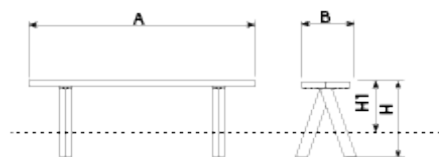

Ref.	A	B	H	H1
UM314PR	1800	500	710	440
UM314BPR	1800	390	-	440
UM314GPR	1800	610	730	450

Banqueta Olea
UM314B