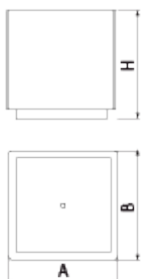

UM1372

Planter

Kube

Precast Concrete Low maintenance

KUBE designer Planter , total dimensions (width x depth x height) 580 x 580 x 580 mm, made of rough, granite-gray precast concrete. It rests on a prepared surface under its own weight.

Concrete: Reinforced concrete with a pickled and water-repellent finish. Manufactured with cement, sand, and gravel embedded within a metal structure. Shot blasting results in a high-quality, durable texture.

Ref.	A	B	H
UM1372	580	580	580
UM1373	500	500	980
UM1673	500	500	880

+49 (0) 521 450 131-2 | mb@bas-mobiliar.de