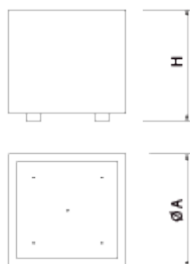

UM1220

Planter

Olea

Corten
steel

Low
maintenance

OLEA square designer Planter , total dimensions (width x depth x height) 750x750x750 mm, made of Corten steel sheet (maintenance-free). It rests on a prepared surface under its own weight.

Ref.	A	B	H
UM1160	Ø 750	-	750
UM1220	750	750	750