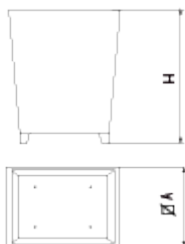

UM1202
Planter
Ner

NER designer Planter, total dimensions (width x depth x height) 720 x 720 x 1000 mm, made of Corten steel sheet (maintenance-free). It requires no finishing, avoids polluting processes, and contributes to environmental sustainability. It rests on a prepared surface under its own weight.

Corten steel: The material itself creates its own protection through oxidation. The oxidation process goes through different stages of color until it reaches "stop," which is when it acquires its final color and stops losing rust and staining. The oxidation process and its tone vary depending on the location where the product is installed and the sun/rain/wind cycles to which it is exposed.

Ref.	A	B	H
UM1200	1000	1000	1000
UM1202	720	720	1000
UM1204	600	600	780