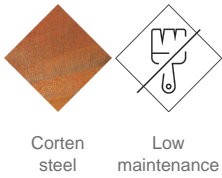

UM1202
Planter
Ner

NER designer Planter, total dimensions (width x depth x height) 720 x 720 x 1000 mm, made of Corten steel sheet (maintenance-free). It requires no finishing, avoids polluting processes, and contributes to environmental sustainability. It rests on a prepared surface under its own weight.

Corten steel: The material itself creates its own protection through oxidation. The oxidation process goes through different stages of color until it reaches "stop," which is when it acquires its final color and stops losing rust and staining. The oxidation process and its tone vary depending on the location where the product is installed and the sun/rain/wind cycles to which it is exposed.