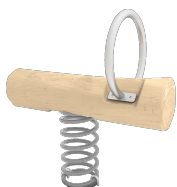

Materials:

Posts, Robinia wood: round posts made of Robinia wood. Robinia is characterised by its resistance and durability. Its trunks are formed entirely by heartwood, the hardest part of the trees. It is a living material, it is therefore possible that small cracks appear. However, they do not affect the durability that can reach 20 years.

Metallic parts: AISI-304 stainless steel.

Fixings: electro galvanised and stainless steel quality 8.8 DIN267, AISI-304.

- None of the materials requires a specific treatment for its disposal.
- If the product is subject to severe use, maintenance should be increased.
- Don't use the product before the installation/maintenance is ready.
- Please check the maintenance instructions.

Biggest part (mm): / Heaviest part (kg):

IMPACT ZONE: security area and ground coverings according to the EN1176-1:2017 standard.

Spare parts availability: 10 years.

Ground anchoring screws not included.

Playful features:

Alternatives:

JROYM01