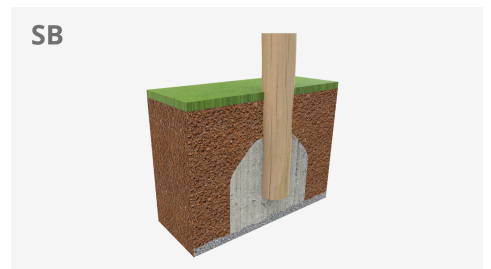

# Quadruple Rocker IROYM16

JROYM16

3+

Certified  
EN1176  
product

The ROY collection is the perfect solution for those who think that pedagogy goes beyond play, who want their children to learn the importance of nature and that imperfection is often related to authenticity, but also who **wish to add an artisanal touch to their projects.**

A x B			
A=6100mm	15.90m <sup>2</sup>	990mm	4
B=2740mm			

## Materials:

**Posts, Robinia wood:** round posts made of Robinia wood. Robinia is characterised by its resistance and durability. Its trunks are formed entirely by heartwood, the hardest part of the trees. It is a living material, it is therefore possible that small cracks appear. However, they do not affect the durability that can reach 20 years.