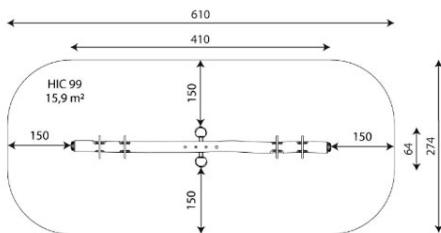

Quadruple Rocker IROYM16

JROYM16

3+

Certified
EN1176
product

The ROY collection is the perfect solution for those who think that pedagogy goes beyond play, who want their children to learn the importance of nature and that imperfection is often related to authenticity, but also who **wish to add an artisanal touch to their projects.**

A x B			
A=6100mm	15.90m²	990mm	4
B=2740mm