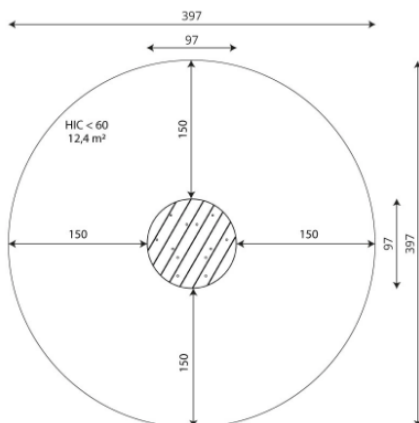

Spring Plato

JROYM14

3+

Certified
EN1176
product

The ROY collection is the perfect solution for those who think that pedagogy goes beyond play, who want their children to learn the importance of nature and that imperfection is often related to authenticity, but also who **wish to add an artisanal touch to their projects.**

A x B	Area	Thickness	Quantity
A=3970mm	12.40m²	0.60mm	3
B=3970mm			

SB