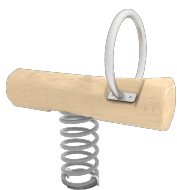

Metallic parts: AISI-304 stainless steel.

Fixings: electro galvanised and stainless steel quality 8.8 DIN267, AISI-304.

- None of the materials requires a specific treatment for its disposal.
- If the product is subject to severe use, maintenance should be increased.
- Don't use the product before the installation/maintenance is ready.
- Please check the maintenance instructions.

Biggest part (mm): 960x960x10 / Heaviest part (kg): 29

IMPACT ZONE: security area and ground coverings according to the EN1176-1:2017 standard.

Spare parts availability: 10 years.

Ground anchoring screws not included.

Playful features:

Alternatives:

W2309

JROYM01

JROY06