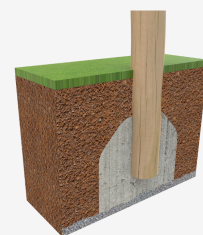

Spring Plato

JROYM14

3+

Certified
EN1176
product

The ROY collection is the perfect solution for those who think that pedagogy goes beyond play, who want their children to learn the importance of nature and that imperfection is often related to authenticity, but also who **wish to add an artisanal touch to their projects.**

A x B	Area	Thickness	Quantity
A=3970mm	12.40m ²	0.60mm	3
B=3970mm			

SB

Materials:

Posts, Robinia wood: round posts made of Robinia wood. Robinia is characterised by its resistance and durability. Its trunks are formed entirely by heartwood, the hardest part of the trees. It is a living material, it is therefore possible that small cracks appear. However, they do not affect the durability that can reach 20 years.