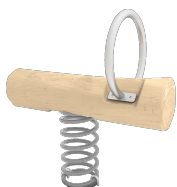

Materials:

Posts, Robinia wood: round posts made of Robinia wood. Robinia is characterised by its resistance and durability. Its trunks are formed entirely by heartwood, the hardest part of the trees. It is a living material, it is therefore possible that small cracks appear. However, they do not affect the durability that can reach 20 years.

Metallic parts: AISI-304 stainless steel.

Fixings: electro galvanised and stainless steel quality 8.8 DIN267, AISI-304.

- None of the materials requires a specific treatment for its disposal.
- If the product is subject to severe use, maintenance should be increased.
- Don't use the product before the installation/maintenance is ready.
- Please check the maintenance instructions.

Biggest part (mm): 950x220x220 / Heaviest part (kg): 22

IMPACT ZONE: security area and ground coverings according to the EN1176-1:2017 standard.

Spare parts availability: 10 years.

Ground anchoring screws not included.

Playful features:

Alternatives:

JROYM01