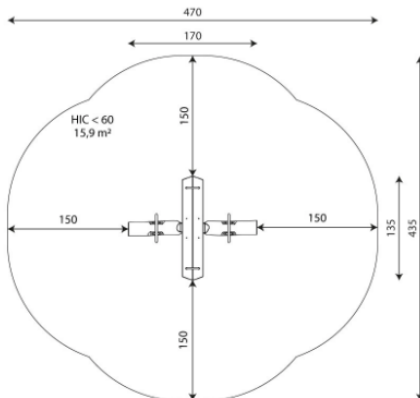

Rocker Tap

JROYM13

3+

Certified
EN1176
product

The ROY collection is the perfect solution for those who think that pedagogy goes beyond play, who want their children to learn the importance of nature and that imperfection is often related to authenticity, but also who **wish to add an artisanal touch to their projects.**

A x B			
A=4700mm	15.90m²	0.60mm	4
B=4350mm			

SB