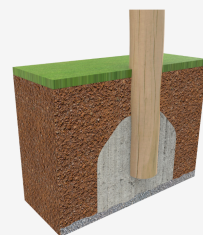

# Rocker Tap

JROYM13

3+

Certified  
EN1176  
product

The ROY collection is the perfect solution for those who think that pedagogy goes beyond play, who want their children to learn the importance of nature and that imperfection is often related to authenticity, but also who **wish to add an artisanal touch to their projects.**

A x B			
A=4700mm	15.90m <sup>2</sup>	0.60mm	4
B=4350mm			

SB

## Materials:

**Posts, Robinia wood:** round posts made of Robinia wood. Robinia is characterised by its resistance and durability. Its trunks are formed entirely by heartwood, the hardest part of the trees. It is a living material, it is therefore possible that small cracks appear. However, they do not affect the durability that can reach 20 years.