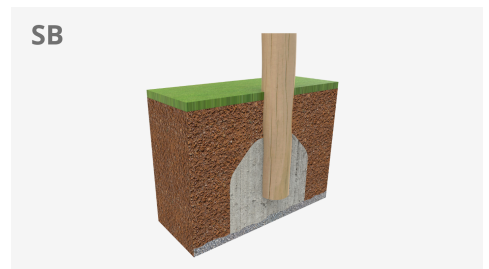

A x B			
A=5200mm	13.40m <sup>2</sup>	990mm	2
B=2740mm			

## Materials:

**Posts, Robinia wood:** round posts made of Robinia wood. Robinia is characterised by its resistance and durability. Its trunks are formed entirely by heartwood, the hardest part of the trees. It is a living material, it is therefore possible that small cracks appear. However, they do not affect the durability that can reach 20 years.