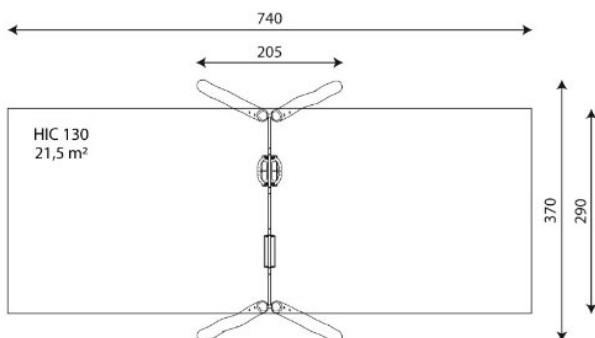

Roybo 2 planos

JROYC20000

3+

Certified
EN1176
product

The ROY collection is the perfect solution for those who think that pedagogy goes beyond play, who want their children to learn the importance of nature and that imperfection is often related to authenticity, but also who **wish to add an artisanal touch to their projects.**

A x B			
A=7400mm	21.5m²	1.30m	2
B=3700mm