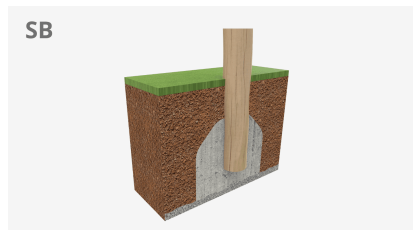

A x B			
A=7400mm	21.5m <sup>2</sup>	1.30m	2
B=3700mm			

## Materials:

**Posts, Robinia wood:** round posts made of Robinia wood. Robinia is characterised by its resistance and durability. Its trunks are formed entirely by heartwood, the hardest part of the trees. It is a living material, it is therefore possible that small cracks appear. However, they do not affect the durability that can reach 20 years.