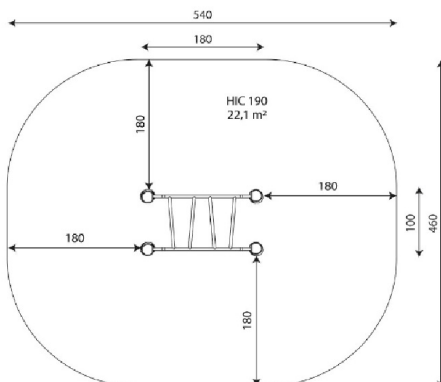

ladder set Roy 96

JROY96

6+

Certified
EN1176
product

The ROY collection is the perfect solution for those who think that pedagogy goes beyond play, who want their children to learn the importance of nature and that imperfection is often related to authenticity, but also who **wish to add an artisanal touch to their projects.**

A=5400mm 22.1m² 1.90m 6

B=4600mm

SB

Materials:

Posts, Robinia wood: round posts made of Robinia wood. Robinia is characterised by its resistance and durability. Its trunks are formed entirely by heartwood, the hardest part of the trees. It is a living material, it is therefore possible that small cracks appear. However, they do not affect the durability that can reach 20 years.

Biggest part (mm): 2300x180x180 / Heaviest part (kg): 53

IMPACT ZONE: security area and ground coverings according to the EN1176-1:2017 standard.

Spare parts availability: 10 years.

Ground anchoring screws not included.