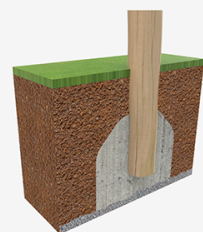

ladder set Roy 96

JROY96

6+

Certified
EN1176
product

The ROY collection is the perfect solution for those who think that pedagogy goes beyond play, who want their children to learn the importance of nature and that imperfection is often related to authenticity, but also who **wish to add an artisanal touch to their projects.**

A=5400mm 22.1m² 1.90m 6

B=4600mm

SB

Materials:

Posts, Robinia wood: round posts made of Robinia wood. Robinia is characterised by its resistance and durability. Its trunks are formed entirely by heartwood, the hardest part of the trees. It is a living material, it is therefore possible that small cracks appear. However, they do not affect the durability that can reach 20 years.

Biggest part (mm): 2300x180x180 / Heaviest part (kg): 53

IMPACT ZONE: security area and ground coverings according to the EN1176-1:2017 standard.

Spare parts availability: 10 years.

Ground anchoring screws not included.