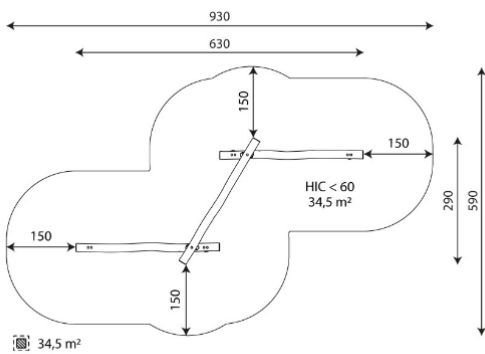

Equilibrium set

Roy 84

JROY84

3+

Certified
EN1176
product