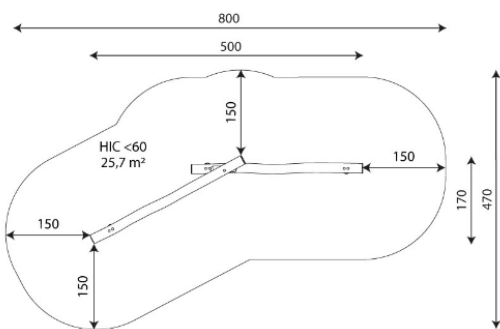

Net balance Roy 83

JROY83

3+

Certified
EN1176
product

For those who believe that pedagogy goes beyond play itself, those who want children to be educated in respect for nature, to learn to value the imperfection of the authentic, or simply **for those who seek artisanal character in their projects**, the ROY collection is the perfect alternative.

A x B

A=8000mm 25.7m² 0.60m 11

B=4700mm

SB