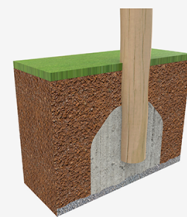

A x B

A=8000mm 25.7m<sup>2</sup> 0.60m 11

B=4700mm

SB

## Materials:

**Robinia Wood Posts:** Circular cross-section posts made of Robinia wood. They are characterized by their strength and durability. Their trunks are formed entirely of heartwood, the hardest part of the tree. It is a living material, therefore small cracks may appear, which do not affect its lifespan, which can reach up to 20 years.

**Nets, Vandal-resistant reinforced rope:** Ø 16mm, 6 braided steel strands coated in polypropylene. Highly durable plastic connectors.

**Metal parts:** AISI-304 stainless steel.

**Screws:** Electrical screws and made of 8.8 DIN267, AISI-304 stainless steel.