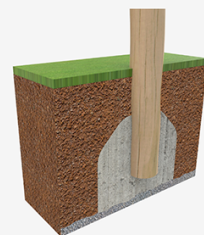

Climbing Set Roy 79

JROY79

3+

Certified
EN1176
product

The ROY collection is the perfect solution for those who think that pedagogy goes beyond play, who want their children to learn the importance of nature and that imperfection is often related to authenticity, but also who **wish to add an artisanal touch to their projects.**

A x B			
A=6160mm	27.2m ²	1.10m	14
B=5530mm			

SB

Materials:

Posts, Robinia wood: round posts made of Robinia wood. Robinia is characterised by its resistance and durability. Its trunks are formed entirely by heartwood, the hardest part of the trees. It is a living material, it is therefore possible that small cracks appear. However, they do not affect the durability that can reach 20 years.

Nets, Anti-vandal reinforced rope: Ø 16mm, 6 twisted steel cables, covered in polypropylene. High durability plastic connectors.

Metallic parts: AISI-304 stainless steel.

Fixings: electro galvanised and stainless steel quality 8.8 DIN267, AISI-304.