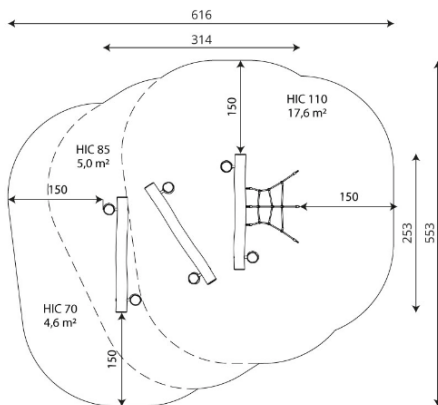

Climbing Set Roy 79

JROY79

3+

Certified
EN1176
product

The ROY collection is the perfect solution for those who think that pedagogy goes beyond play, who want their children to learn the importance of nature and that imperfection is often related to authenticity, but also who **wish to add an artisanal touch to their projects.**

A x B			
A=6160mm	27.2m²	1.10m	14
B=5530mm			

SB