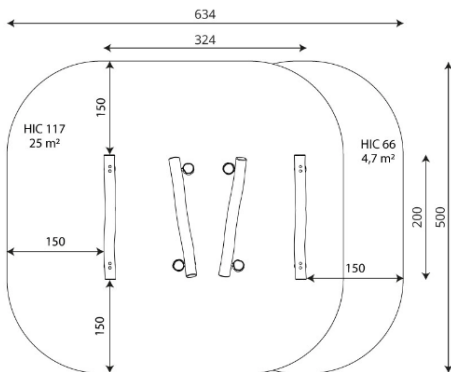

Balance Set Roy 78

JROY78

3+

Certified
EN1176
product

The ROY collection is the perfect solution for those who think that pedagogy goes beyond play, who want their children to learn the importance of nature and that imperfection is often related to authenticity, but also who **wish to add an artisanal touch to their projects.**

A x B			
A=6340mm	29.7m ²	1.17m	16
B=5000mm			

Materials:

Posts, Robinia wood: round posts made of Robinia wood. Robinia is characterised by its resistance and durability. Its trunks are formed entirely by heartwood, the hardest part of the trees. It is a living material, it is therefore possible that small cracks appear. However, they do not affect the durability that can reach 20 years.

Nets, Anti-vandal reinforced rope: Ø 16mm, 6 twisted steel cables, covered in polypropylene. High durability plastic connectors.

Metallic parts: AISI-304 stainless steel.

Fixings: electro galvanised and stainless steel quality 8.8 DIN267, AISI-304.

Biggest part (mm): 2300x180x180 / Heaviest part (kg): 53

IMPACT ZONE: security area and ground coverings according to the EN1176-1:2017 standard.

Spare parts availability: 10 years.

Ground anchoring screws not included.