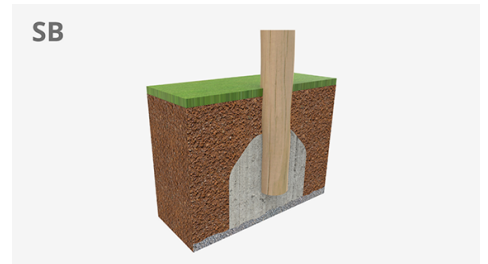

Balance Set Roy 78

JROY78

3+

Certified
EN1176
product

The ROY collection is the perfect solution for those who think that pedagogy goes beyond play, who want their children to learn the importance of nature and that imperfection is often related to authenticity, but also who **wish to add an artisanal touch to their projects.**

A x B			
A=6340mm	29.7m ²	1.17m	16
B=5000mm			

Materials:

Posts, Robinia wood: round posts made of Robinia wood. Robinia is characterised by its resistance and durability. Its trunks are formed entirely by heartwood, the hardest part of the trees. It is a living material, it is therefore possible that small cracks appear. However, they do not affect the durability that can reach 20 years.

Nets, Anti-vandal reinforced rope: Ø 16mm, 6 twisted steel cables, covered in polypropylene. High durability plastic connectors.

Metallic parts: AISI-304 stainless steel.

Fixings: electro galvanised and stainless steel quality 8.8 DIN267, AISI-304.

Biggest part (mm): 2300x180x180 / Heaviest part (kg): 53

IMPACT ZONE: security area and ground coverings according to the EN1176-1:2017 standard.

Spare parts availability: 10 years.

Ground anchoring screws not included.