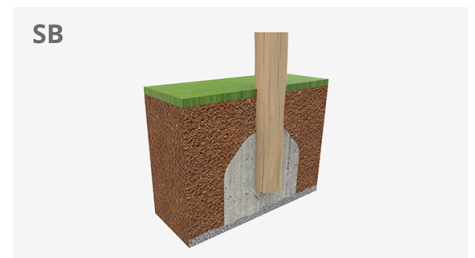

Slide H 900

JROY57

3+

Certified
EN1176
product

The ROY collection is the perfect solution for those who think that pedagogy goes beyond play, who want their children to learn the importance of nature and that imperfection is often related to authenticity, but also who wish to add an artisanal touch to their projects.

	A x B				
JROY57	7210x4520mm	16.20m ²	1.8m	3	
JROY58	6050x4120mm	18.60m ²	1.2m	4	
JROY25	6530x4120mm	19.80m ²	1.5m	4	
JROY19	7210x4520mm	23.40m ²	1.8m	3	

Materials:

Posts, Robinia wood: round posts made of Robinia wood. Robinia is characterised by its resistance and durability. Its trunks are formed entirely by heartwood, the hardest part of the trees. It is a living material, it is therefore possible that small cracks appear. However, they do not affect the durability that can reach 20 years.

Nets, Anti-vandal reinforced rope: Ø 16mm, 6 twisted steel cables, covered in polypropylene. High durability plastic connectors.

Metallic parts: AISI-304 stainless steel.

Fixings: electro galvanised and stainless steel quality 8.8 DIN267, AISI-304.

Biggest part (mm): 3400x180x180 / Heaviest part (kg): 79

IMPACT ZONE: security area and ground coverings according to the EN1176-1:2017 standard.

Spare parts availability: 10 years.

Ground anchoring screws not included.