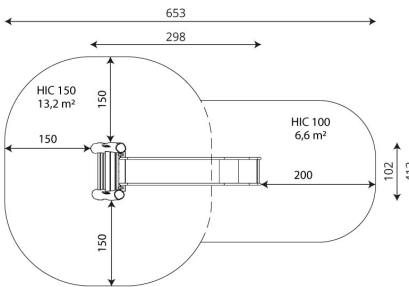

Slide H 900

JROY57

3+

Certified
EN1176
product

The ROY collection is the perfect solution for those who think that pedagogy goes beyond play, who want their children to learn the importance of nature and that imperfection is often related to authenticity, but also who wish to add an artisanal touch to their projects.

	A x B				
JROY57	7210x4520mm	16.20m²	1.8m	3	
JROY58	6050x4120mm	18.60m²	1.2m	4	
JROY25	6530x4120mm	19.80m²	1.5m	4	
JROY19	7210x4520mm	23.40m²	1.8m	3