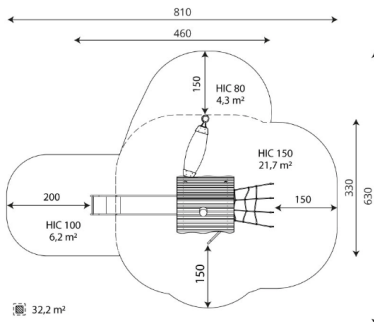

Modular Set Roy 56

JROY56

3+

Certified
EN1176
product