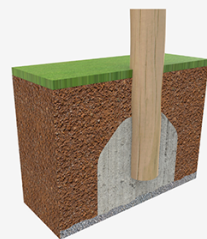

Modular Set Roy 56

JROY56

3+

Certified
EN1176
product

The ROY collection is the perfect solution for those who think that pedagogy goes beyond play, who want their children to learn the importance of nature and that imperfection is often related to authenticity, but also who **wish to add an artisanal touch to their projects.**

A x B

A=8100mm 32.20m² 1.5m 10

B=6300mm

SB

Materials:

Posts, Robinia wood: round posts made of Robinia wood. Robinia is characterised by its resistance and durability. Its trunks are formed entirely by heartwood, the hardest part of the trees. It is a living material, it is therefore possible that small cracks appear. However, they do not affect the durability that can reach 20 years.

Nets, Anti-vandal reinforced rope: Ø 16mm, 6 twisted steel cables, covered in polypropylene. High durability plastic connectors.

Metallic parts: AISI-304 stainless steel.

Fixings: electro galvanised and stainless steel quality 8.8 DIN267, AISI-304.