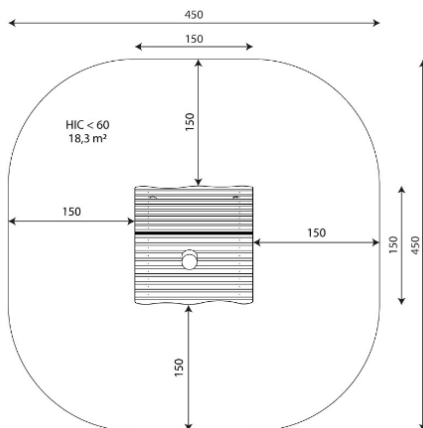

House Roy 33

JROY33

1+

Certified
EN1176
product

The ROY collection is the perfect solution for those who think that pedagogy goes beyond play, who want their children to learn the importance of nature and that imperfection is often related to authenticity, but also who **wish to add an artisanal touch to their projects.**

A x B			
A=4500mm	18.30m²	<0.6m	4
B=4500mm			

SB