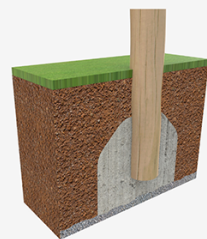

A x B			
A=4500mm	18.30m <sup>2</sup>	<0.6m	4
B=4500mm			

SB

## Materials:

**Posts, Robinia wood:** round posts made of Robinia wood. Robinia is characterised by its resistance and durability. Its trunks are formed entirely by heartwood, the hardest part of the trees. It is a living material, it is therefore possible that small cracks appear. However, they do not affect the durability that can reach 20 years.