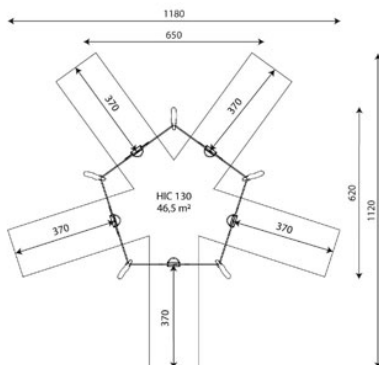

Swing Roy 31

JROY31

3+

Certified
EN1176
product