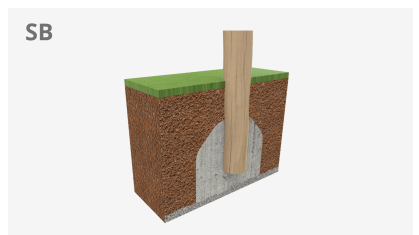

Swing Roy 31

JROY31

3+

Certified
EN1176
product

The ROY collection is the perfect solution for those who think that pedagogy goes beyond play, who want their children to learn the importance of nature and that imperfection is often related to authenticity, but also who **wish to add an artisanal touch to their projects.**

A x B			
A=1180mm	46.5m ²	1.30m	5
B=1120mm			

Materials:

Posts, Robinia wood: round posts made of Robinia wood. Robinia is characterised by its resistance and durability. Its trunks are formed entirely by heartwood, the hardest part of the trees. It is a living material, it is therefore possible that small cracks appear. However, they do not affect the durability that can reach 20 years.

Nets, Anti-vandal reinforced rope: Ø 16mm, 6 twisted steel cables, covered in polypropylene. High durability plastic connectors.

Metallic parts: AISI-304 stainless steel.

Fixings: electro galvanised and stainless steel quality 8.8 DIN267, AISI-304.