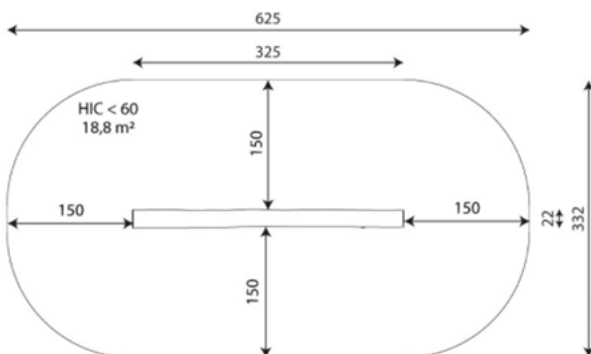

Spring swing Tronco

JROY29

1+

Certified
EN1176
product