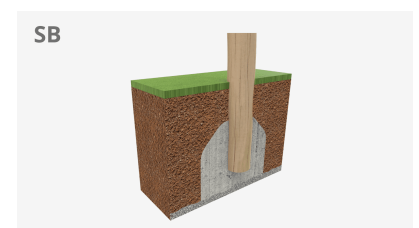

Spring swing Tronco

JROY29

1+

Certified
EN1176
product

For those who believe that pedagogy goes beyond play itself, those who want children to be educated in respect for nature, to learn to value the imperfection of the authentic, or simply **for those who seek artisanal character in their projects**, the ROY collection is the perfect alternative.

A x B			
A=6250mm	18.8m ²	<0.6m	6
B=3320mm			

Materials:

Robinia Wood Posts: Circular cross-section posts made of Robinia wood. They are characterized by their strength and durability. Their trunks are formed entirely of heartwood, the hardest part of the tree. It is a living material, therefore small cracks may appear, which do not affect its lifespan, which can reach up to 20 years.

Nets, Vandal-resistant reinforced rope: Ø 16mm, 6 braided steel strands coated in polypropylene. Highly durable plastic connectors.

Metal parts: AISI-304 stainless steel.

Screws: Electrical screws and made of 8.8 DIN267, AISI-304 stainless steel.