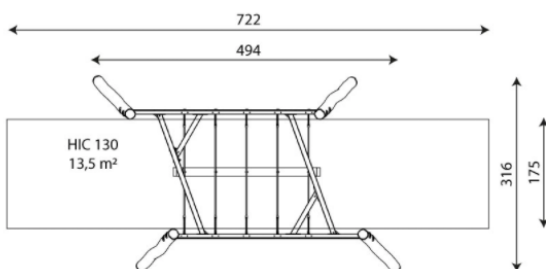

Roy 27

JROY27

3+

Certified
EN1176
product

For those who believe that pedagogy goes beyond play itself, those who want children to be educated in respect for nature, to learn to value the imperfection of the authentic, or simply **for those who seek artisanal character in their projects**, the ROY collection is the perfect alternative.

A x B	Area	Height	Seats
A=7750mm	13.6m²	1.30m	4
B=3200mm			

SB