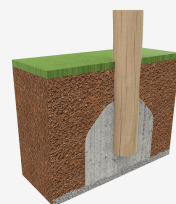

Roy 27

JROY27

3+

Certified
EN1176
product

For those who believe that pedagogy goes beyond play itself, those who want children to be educated in respect for nature, to learn to value the imperfection of the authentic, or simply **for those who seek artisanal character in their projects**, the ROY collection is the perfect alternative.

A x B	Area	Height	Seats
A=7750mm	13.6m ²	1.30m	4
B=3200mm			

SB

Materials:

Robinia Wood Posts: Circular cross-section posts made of Robinia wood. They are characterized by their strength and durability. Their trunks are formed entirely of heartwood, the hardest part of the tree. It is a living material, therefore small cracks may appear, which do not affect its lifespan, which can reach up to 20 years.

Nets, Vandal-resistant reinforced rope: Ø 16mm, 6 braided steel strands coated in polypropylene. Highly durable plastic connectors.

Metal parts: AISI-304 stainless steel.

Screws: Electrical screws and made of 8.8 DIN267, AISI-304 stainless steel.