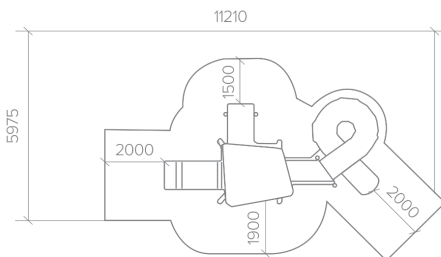

|           |   |   |   |
|-----------|---|---|---|
| A x B     |  |  |  |
| A=11450mm | 77m <sup>2</sup>  | 2.5m  | 22  |
| B=11870mm |   |   |   |

SB

Largest piece (mm): 1000x180x180 / Heaviest piece (kg): 23

**IMPACT ZONE:** Required safety surface area. It is advised to cover the ground according to EN1176-1:2017 standard.  
Spare Parts Availability: 10 years.

Includes:

- 2.50 m high spiral slide in matte stainless steel.
- 5 m tall 2-story tower with access to each floor.
- 2.5 m climbing wall.
- Inclusive slide from a platform with transfer stairs and easy-access steps.
- Ground-level interactive elements such as "3-in-a-row" game, a chalkboard, sand crane, etc.
- Game designed for multiple ages from 3 to 15 years old.
- Capacity of the Large Format LIT Tower for 22 children.