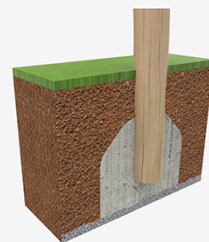

|           |   |   |   |
|-----------|---|---|---|
| A x B     |  |  |  |
| A=11450mm | 77m <sup>2</sup>  | 2.5m  | 22  |
| B=11870mm |   |   |   |

SB

## Materials:

**Wooden Posts, Robinia Wood:** Circular section posts made of Robinia wood. They are characterized by their strength and durability. Their trunks are entirely composed of heartwood, the hardest part of trees. It is a living material, so small cracks may appear that do not affect its durability, which can reach up to 20 years.

Includes:

- 2.50 m high spiral slide in matte stainless steel.
- 5 m tall 2-story tower with access to each floor.
- 2.5 m climbing wall.
- Inclusive slide from a platform with transfer stairs and easy-access steps.
- Ground-level interactive elements such as "3-in-a-row" game, a chalkboard, sand crane, etc.
- Game designed for multiple ages from 3 to 15 years old.
- Capacity of the Large Format LIT Tower for 22 children.