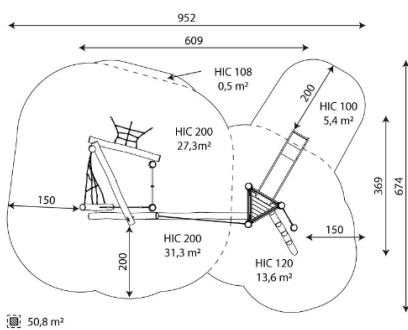

Modular Set Roy 110

JROY110

50,8 m²

The ROY collection is the perfect solution for those who think that pedagogy goes beyond play, who want their children to learn the importance of nature and that imperfection is often related to authenticity, but also who **wish to add an artisanal touch to their projects.**

A=9550mm 51.00m² 2m 18

B=6800mm

SB