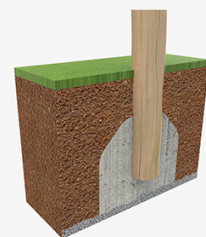

Modular Set Roy 110

JROY110

50,8 m²

The ROY collection is the perfect solution for those who think that pedagogy goes beyond play, who want their children to learn the importance of nature and that imperfection is often related to authenticity, but also who **wish to add an artisanal touch to their projects.**

A=9550mm 51.00m² 2m 18

B=6800mm

SB

Materials:

Posts, Robinia wood: round posts made of Robinia wood. Robinia is characterised by its resistance and durability. Its trunks are formed entirely by heartwood, the hardest part of the trees. It is a living material, it is therefore possible that small cracks appear. However, they do not affect the durability that can reach 20 years.

Nets, Anti-vandal reinforced rope: Ø 16mm, 6 twisted steel cables, covered in polypropylene. High durability plastic connectors.

Metallic parts: AISI-304 stainless steel.

Fixings: electro galvanised and stainless steel quality 8.8 DIN267, AISI-304.