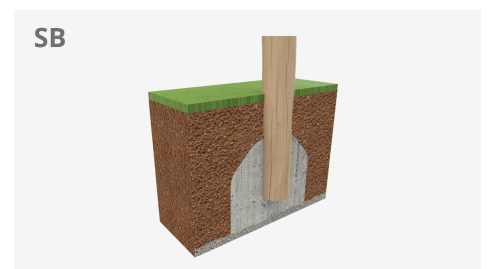

Circuit

Roy 11

JROY11

The ROY collection is the perfect solution for those who think that pedagogy goes beyond play, who want their children to learn the importance of nature and that imperfection is often related to authenticity, but also who **wish to add an artisanal touch to their projects.**

A x B	Area	Height	Capacity
A=10800mm	75.40m ²	2m	49
B=10300mm			

Materials:

Posts, Robinia wood: round posts made of Robinia wood. Robinia is characterised by its resistance and durability. Its trunks are formed entirely by heartwood, the hardest part of the trees. It is a living material, it is therefore possible that small cracks appear. However, they do not affect the durability that can reach 20 years.

Nets, Anti-vandal reinforced rope: Ø 16mm, 6 twisted steel cables, covered in polypropylene. High durability plastic connectors.

Metallic parts: AISI-304 stainless steel.

Fixings: electro galvanised and stainless steel quality 8.8 DIN267, AISI-304.

Biggest part (mm): 3400x180x180 / Heaviest part (kg): 79

IMPACT ZONE: security area and ground coverings according to the EN1176-1:2017 standard.

Spare parts availability: 10 years.

Ground anchoring screws not included.