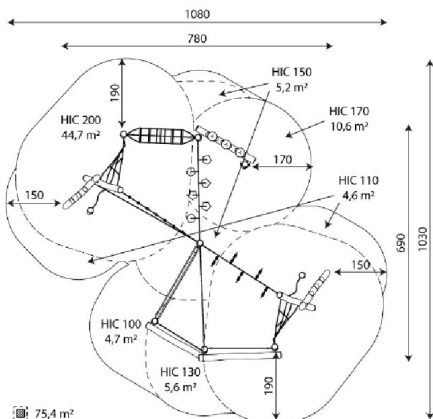

Circuit

Roy 11

JROY11