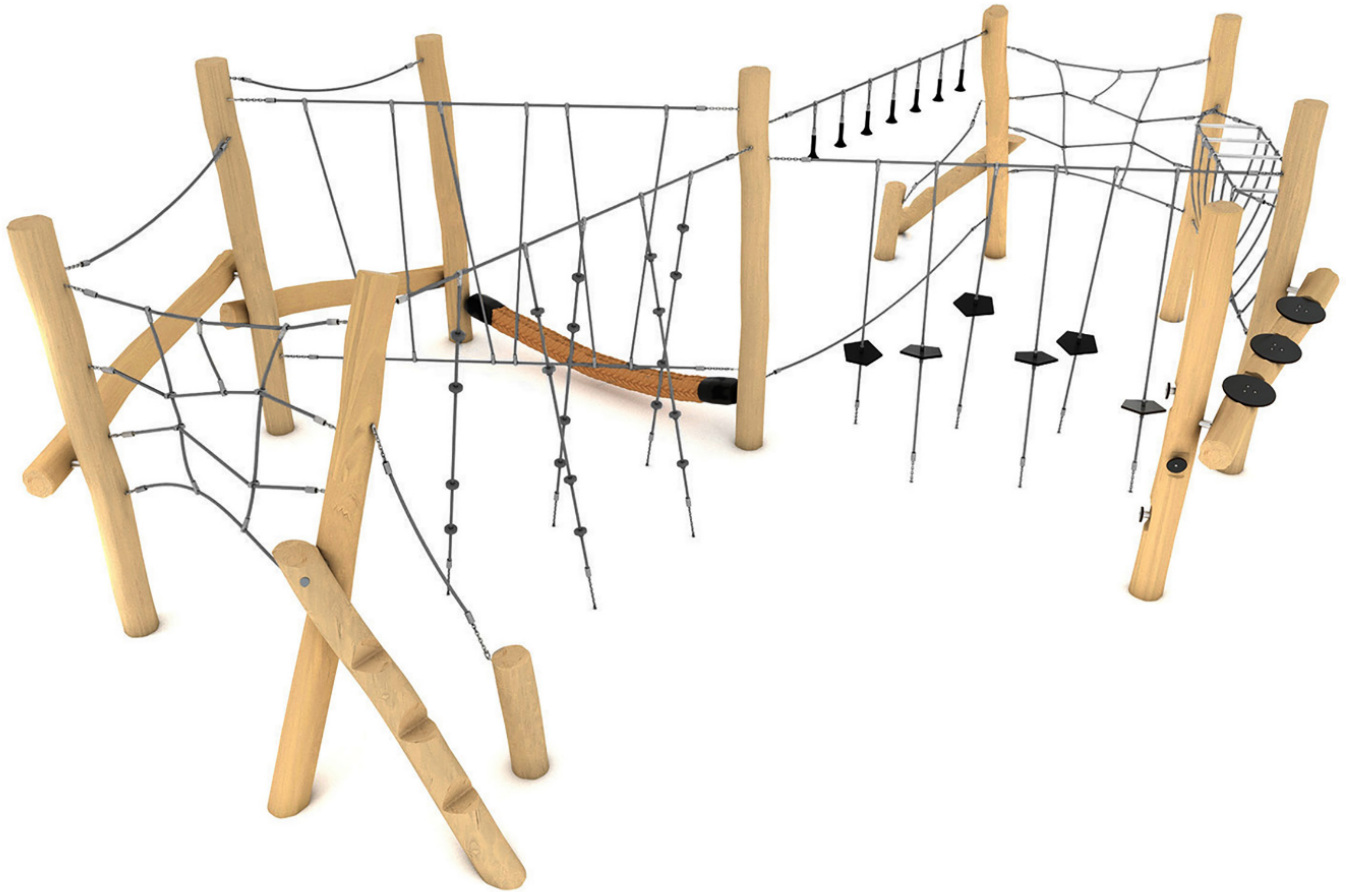

Circuit

Roy 11

JROY11

The ROY collection is the perfect solution for those who think that pedagogy goes beyond play, who want their children to learn the importance of nature and that imperfection is often related to authenticity, but also who **wish to add an artisanal touch to their projects.**

A x B	Area	Height	Capacity
A=10800mm	75.40m ²	2m	49
B=10300mm			

Materials:

Posts, Robinia wood: round posts made of Robinia wood. Robinia is characterised by its resistance and durability. Its trunks are formed entirely by heartwood, the hardest part of the trees. It is a living material, it is therefore possible that small cracks appear. However, they do not affect the durability that can reach 20 years.

Nets, Anti-vandal reinforced rope: Ø 16mm, 6 twisted steel cables, covered in polypropylene. High durability plastic connectors.

Metallic parts: AISI-304 stainless steel.

Fixings: electro galvanised and stainless steel quality 8.8 DIN267, AISI-304.

Biggest part (mm): 3400x180x180 / Heaviest part (kg): 79

IMPACT ZONE: security area and ground coverings according to the EN1176-1:2017 standard.

Spare parts availability: 10 years.

Ground anchoring screws not included.