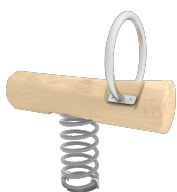

A x B			
A=7000mm	49m ²	1.50m	7
B=8400mm			

Materials:

Robinia Wood Posts: Circular cross-section posts made of Robinia wood. They are characterized by their strength and durability. Their trunks are formed entirely of heartwood, the hardest part of the tree. It is a living material, therefore small cracks may appear, which do not affect its lifespan, which can reach up to 20 years.

Metal parts: AISI-304 stainless steel.

Screws: Electrical screws and made of 8.8 DIN267, AISI-304 stainless steel.

- None of the materials require special treatment for disposal.
- If the equipment is subject to severe use, the maintenance plan should be increased.
- Do not use the product before completing the installation/maintenance.
- Consult maintenance instructions.

Largest piece (mm): 1380x1380x1935 / Heaviest piece (kg): 216

IMPACT ZONE: Required safety surface. Floor covering according to EN1176-1:2017 is recommended.
Spare parts availability: 10 years

Ground anchoring screws not included.

Playful features:

Alternatives:

W2309

JROYM01

JROYM04

JROYC20000