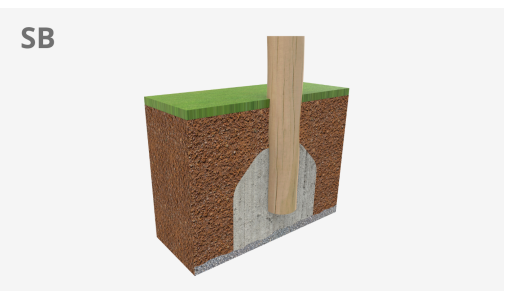

A x B			
A=7250mm	25m ²	1.50m	4
B=4000mm			

Materials:

Robinia Wood Posts: Circular cross-section posts made of Robinia wood. They are characterized by their strength and durability. Their trunks are formed entirely of heartwood, the hardest part of the tree. It is a living material, therefore small cracks may appear, which do not affect its lifespan, which can reach up to 20 years.

Largest piece (mm): 1380x1380x1935 / Heaviest piece (kg): 218

IMPACT ZONE: Required safety surface. Floor covering according to EN1176-1:2017 is recommended.
Spare parts availability: 10 years

Ground anchoring screws not included.