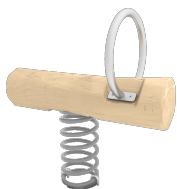

A x B			
A=7250mm	25m ²	1.50m	4
B=4000mm			

Materials:

Robinia Wood Posts: Circular cross-section posts made of Robinia wood. They are characterized by their strength and durability. Their trunks are formed entirely of heartwood, the hardest part of the tree. It is a living material, therefore small cracks may appear, which do not affect its lifespan, which can reach up to 20 years.

Metal parts: AISI-304 stainless steel.

Screws: Electrical screws and made of 8.8 DIN267, AISI-304 stainless steel.

- None of the materials require special treatment for disposal.
- If the equipment is subject to severe use, the maintenance plan should be increased.
- Do not use the product before completing the installation/maintenance.
- Consult maintenance instructions.

Largest piece (mm): 1380x1380x1935 / Heaviest piece (kg): 218

IMPACT ZONE: Required safety surface. Floor covering according to EN1176-1:2017 is recommended.
Spare parts availability: 10 years

Ground anchoring screws not included.

Playful features:

Alternatives:

W2309

JROYM01

JROYM04

JROYC20000