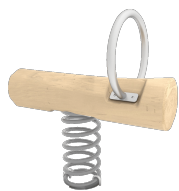

Nets, Anti-vandal reinforced rope: Ø 16mm, 6 twisted steel cables, covered in polypropylene. High durability plastic connectors.

Metallic parts: AISI-304 stainless steel.

Fixings: electro galvanised and stainless steel quality 8.8 DIN267, AISI-304.

Biggest part (mm): / Heaviest part (kg):

IMPACT ZONE: security area and ground coverings according to the EN1176-1:2017 standard.

Spare parts availability: 10 years.

Ground anchoring screws not included.

Playful features:

Alternatives:

W2309

JROYM01

JROYM04

JROYC20000