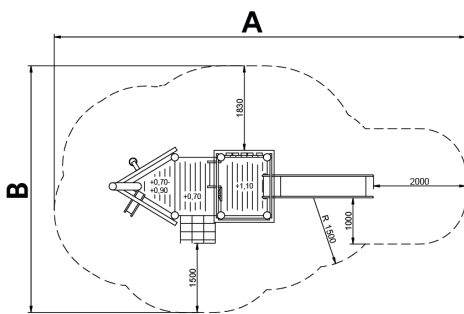

A x B

A=8915mm 34m² 1.95m 12

B=5340mm

SB

Materials:

Posts, Robinia wood: round posts made of Robinia wood. Robinia is characterised by its resistance and durability. Its trunks are formed entirely by heartwood, the hardest part of the trees. It is a living material, it is therefore possible that small cracks appear. However, they do not affect the durability that can reach 20 years.

Nets, Anti-vandal reinforced rope: Ø 16mm, 6 twisted steel cables, covered in polypropylene. High durability plastic connectors.

Metallic parts: AISI-304 stainless steel.

Fixings: electro galvanised and stainless steel quality 8.8 DIN267, AISI-304.

Biggest part (mm): / Heaviest part (kg):

IMPACT ZONE: security area and ground coverings according to the EN1176-1:2017 standard.

Spare parts availability: 10 years.

Ground anchoring screws not included.