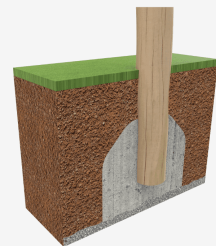

A x B

A=8915mm 34m² 1.95m 12

B=5340mm

SB

Materials:

Posts, Robinia wood: round posts made of Robinia wood. Robinia is characterised by its resistance and durability. Its trunks are formed entirely by heartwood, the hardest part of the trees. It is a living material, it is therefore possible that small cracks appear. However, they do not affect the durability that can reach 20 years.

Nets, Anti-vandal reinforced rope: Ø 16mm, 6 twisted steel cables, covered in polypropylene. High durability plastic connectors.

Metallic parts: AISI-304 stainless steel.

Fixings: electro galvanised and stainless steel quality 8.8 DIN267, AISI-304.