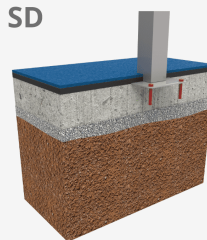

# Búlder Roko 3

JROK03

6+

Certified  
EN1176  
product

Bouldering is a form of climbing that consists of climbing small walls, without the need for protective materials such as ropes or harnesses. With the ROKO modular elements we managed to turn this sport into a game and bring it to urban spaces. This line, characterised by its giant geometric shapes, is produced with high-quality materials that provide socialisation and climbing spaces for older children and teenagers. A game option with different levels of height to find different challenges depending on one's skills.

A x B

A=6370mm 27.60m<sup>2</sup> 2.35m 7

B=5370mm

SD

SB

## Materials:

**Structure, Metal:** structural profiles made of AISI 304 stainless steel.

**Panels, MDF:** compact panel made of wood fibres, covered with a decorative paper impregnated with melamine resins. Eco-friendly, 100% recyclable material and wood from sustainably managed forests (PEFC, FSC certificate). Resistant and high resistance to moisture.

**Holds, Polyresin:** high-quality polyresin with metallic washer inside.

**Fixings:** electro galvanised and stainless steel quality 8.8 DIN267, AISI-304.

- None of the materials requires a specific treatment for its disposal.
- If the product is subject to severe use, maintenance should be increased.
- Don't use the product before the installation/maintenance is ready.
- Please check the maintenance instructions.