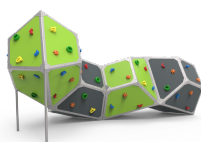

Materials:

Structure, Metal: structural profiles made of AISI 304 stainless steel.

Panels, MDF: compact panel made of wood fibres, covered with a decorative paper impregnated with melamine resins. Eco-friendly, 100% recyclable material and wood from sustainably managed forests (PEFC, FSC certificate). Resistant and high resistance to moisture.

Holds, Polyresin: high-quality polyresin with metallic washer inside.

Fixings: electro galvanised and stainless steel quality 8.8 DIN267, AISI-304.

- None of the materials requires a specific treatment for its disposal.
- If the product is subject to severe use, maintenance should be increased.
- Don't use the product before the installation/maintenance is ready.
- Please check the maintenance instructions.

Biggest part (mm): / Heaviest part (kg):

IMPACT ZONE: security area and ground coverings according to the EN1176-1:2017 standard.

Spare parts availability: 10 years.

Ground anchoring screws not included.

Playful features:

Alternatives:

JROK02

JROK04

JROK05

JROK06