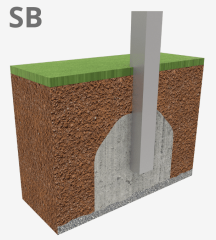

# Búlder Roko 3

JROK03

6+

Certified  
EN1176  
product

Bouldering is a form of climbing that consists of climbing small walls, without the need for protective materials such as ropes or harnesses. With the ROKO modular elements we managed to turn this sport into a game and bring it to urban spaces. This line, characterised by its giant geometric shapes, is produced with high-quality materials that provide socialisation and climbing spaces for older children and teenagers. A game option with different levels of height to find different challenges depending on one's skills.

A x B

A=6370mm 27.60m<sup>2</sup> 2.35m 7

B=5370mm

SD

SB

## Materials:

**Structure, Metal:** structural profiles made of AISI 304 stainless steel.

**Panels, MDF:** compact panel made of wood fibres, covered with a decorative paper impregnated with melamine resins. Eco-friendly, 100% recyclable material and wood from sustainably managed forests (PEFC, FSC certificate). Resistant and high resistance to moisture.

**Holds, Polyresin:** high-quality polyresin with metallic washer inside.

**Fixings:** electro galvanised and stainless steel quality 8.8 DIN267, AISI-304.

- None of the materials requires a specific treatment for its disposal.
- If the product is subject to severe use, maintenance should be increased.
- Don't use the product before the installation/maintenance is ready.
- Please check the maintenance instructions.