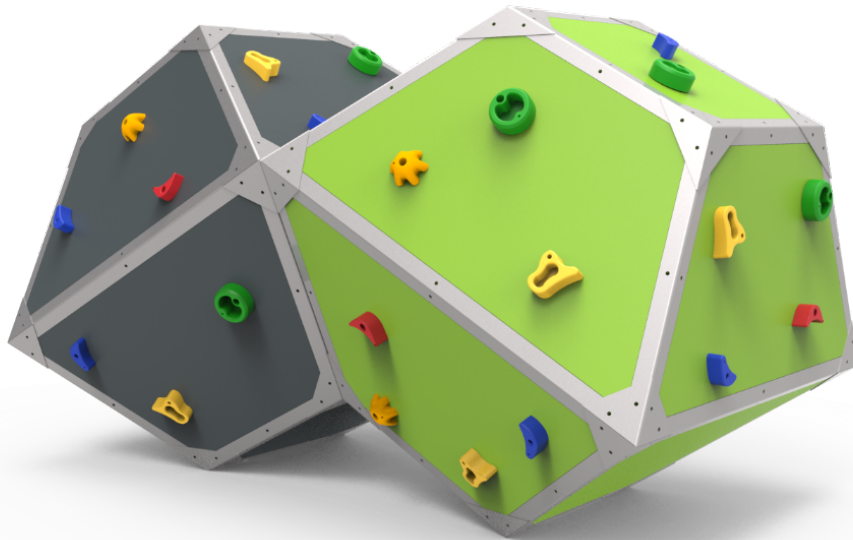

Búlder Roko 2

JROK02

6+

Certified
EN1176
product

Bouldering is a form of climbing that consists of climbing small walls, without the need for protective materials such as ropes or harnesses. With the ROKO modular elements we managed to turn this sport into a game and bring it to urban spaces. This line, characterised by its giant geometric shapes, is produced with high-quality materials that provide socialisation and climbing spaces for older children and teenagers. A game option with different levels of height to find different challenges depending on one's skills.

A x B

A=5265mm 20.35m² 1.32m 4

B=4230mm

SD

SB

Materials:

Structure, Metal: structural profiles made of AISI 304 stainless steel.

Panels, MDF: compact panel made of wood fibres, covered with a decorative paper impregnated with melamine resins. Eco-friendly, 100% recyclable material and wood from sustainably managed forests (PEFC, FSC certificate). Resistant and high resistance to moisture.