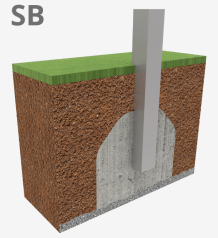

Búlder Roko 2

JROK02

6+

Certified
EN1176
product

Bouldering is a form of climbing that consists of climbing small walls, without the need for protective materials such as ropes or harnesses. With the ROKO modular elements we managed to turn this sport into a game and bring it to urban spaces. This line, characterised by its giant geometric shapes, is produced with high-quality materials that provide socialisation and climbing spaces for older children and teenagers. A game option with different levels of height to find different challenges depending on one's skills.

A x B

A=5265mm 20.35m² 1.32m 4

B=4230mm

SD

SB

Materials:

Structure, Metal: structural profiles made of AISI 304 stainless steel.

Panels, MDF: compact panel made of wood fibres, covered with a decorative paper impregnated with melamine resins. Eco-friendly, 100% recyclable material and wood from sustainably managed forests (PEFC, FSC certificate). Resistant and high resistance to moisture.

Holds, Polyresin: high-quality polyresin with metallic washer inside.

Fixings: electro galvanised and stainless steel quality 8.8 DIN267, AISI-304.

- None of the materials requires a specific treatment for its disposal.
- If the product is subject to severe use, maintenance should be increased.
- Don't use the product before the installation/maintenance is ready.
- Please check the maintenance instructions.