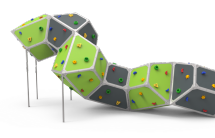

Búlder Roko 2

JROK02

6+

Certified
EN1176
product

Bouldering is a form of climbing that consists of climbing small walls, without the need for protective materials such as ropes or harnesses. With the ROKO modular elements we managed to turn this sport into a game and bring it to urban spaces. This line, characterised by its giant geometric shapes, is produced with high-quality materials that provide socialisation and climbing spaces for older children and teenagers. A game option with different levels of height to find different challenges depending on one's skills.

Playful features:

Alternatives:

JROK01

JROK03

JROK04

JROK05

JROK06

Projects: