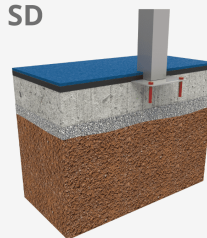

Búlder Roko 2

JROK02

6+

Certified
EN1176
product

Bouldering is a form of climbing that consists of climbing small walls, without the need for protective materials such as ropes or harnesses. With the ROKO modular elements we managed to turn this sport into a game and bring it to urban spaces. This line, characterised by its giant geometric shapes, is produced with high-quality materials that provide socialisation and climbing spaces for older children and teenagers. A game option with different levels of height to find different challenges depending on one's skills.

A x B

A=5265mm 20.35m² 1.32m 4

B=4230mm

SD

SB

Materials:

Structure, Metal: structural profiles made of AISI 304 stainless steel.

Panels, MDF: compact panel made of wood fibres, covered with a decorative paper impregnated with melamine resins. Eco-friendly, 100% recyclable material and wood from sustainably managed forests (PEFC, FSC certificate). Resistant and high resistance to moisture.

Holds, Polyresin: high-quality polyresin with metallic washer inside.

Fixings: electro galvanised and stainless steel quality 8.8 DIN267, AISI-304.

- None of the materials requires a specific treatment for its disposal.
- If the product is subject to severe use, maintenance should be increased.
- Don't use the product before the installation/maintenance is ready.
- Please check the maintenance instructions.