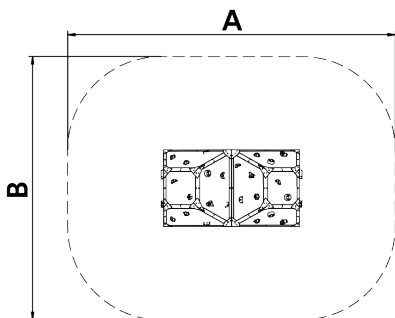

Búlder Roko 2

JROK02

6+

Certified
EN1176
product