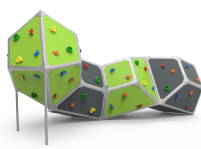

Búlder Roko 2

JROK02

6+

Certified
EN1176
product

Bouldering is a form of climbing that consists of climbing small walls, without the need for protective materials such as ropes or harnesses. With the ROKO modular elements we managed to turn this sport into a game and bring it to urban spaces. This line, characterised by its giant geometric shapes, is produced with high-quality materials that provide socialisation and climbing spaces for older children and teenagers. A game option with different levels of height to find different challenges depending on one's skills.

Playful features:

Alternatives:

JROK01

JROK03

JROK04

JROK05

JROK06

Projects: