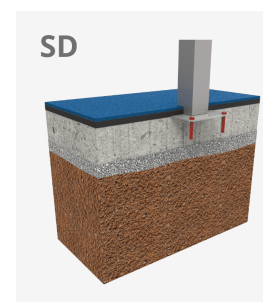

Búlder

Roko 1

JROK01

6+

Certified
EN1176
product

Bouldering is a form of climbing that consists of climbing small walls, without the need for protective materials such as ropes or harnesses. With the ROKO modular elements we managed to turn this sport into a game and bring it to urban spaces. This line, characterised by its giant geometric shapes, is produced with high-quality materials that provide socialisation and climbing spaces for older children and teenagers. A game option with different levels of height to find different challenges depending on one's skills.

A=mm 20m2 1.32m 2

B=mm

Materials:

Structure, Metal: structural profiles made of AISI 304 stainless steel.

Panels, MDF: compact panel made of wood fibres, covered with a decorative paper impregnated with melamine resins. Eco-friendly, 100% recyclable material and wood from sustainably managed forests (PEFC, FSC certificate). Resistant and high resistance to moisture.

Holds, Polyresin: high-quality polyresin with metallic washer inside.

Fixings: electro galvanised and stainless steel quality 8.8 DIN267, AISI-304.

- None of the materials requires a specific treatment for its disposal.
- If the product is subject to severe use, maintenance should be increased.
- Don't use the product before the installation/maintenance is ready.
- Please check the maintenance instructions.