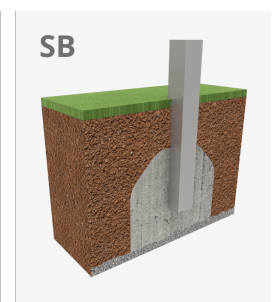

Búlder

Roko 1

JROK01

6+

Certified
EN1176
product

Bouldering is a form of climbing that consists of climbing small walls, without the need for protective materials such as ropes or harnesses. With the ROKO modular elements we managed to turn this sport into a game and bring it to urban spaces. This line, characterised by its giant geometric shapes, is produced with high-quality materials that provide socialisation and climbing spaces for older children and teenagers. A game option with different levels of height to find different challenges depending on one's skills.

A=mm 20m2 1.32m 2

B=mm

Materials:

Structure, Metal: structural profiles made of AISI 304 stainless steel.

Panels, MDF: compact panel made of wood fibres, covered with a decorative paper impregnated with melamine resins. Eco-friendly, 100% recyclable material and wood from sustainably managed forests (PEFC, FSC certificate). Resistant and high resistance to moisture.

Holds, Polyresin: high-quality polyresin with metallic washer inside.

Fixings: electro galvanised and stainless steel quality 8.8 DIN267, AISI-304.

- None of the materials requires a specific treatment for its disposal.
- If the product is subject to severe use, maintenance should be increased.
- Don't use the product before the installation/maintenance is ready.
- Please check the maintenance instructions.