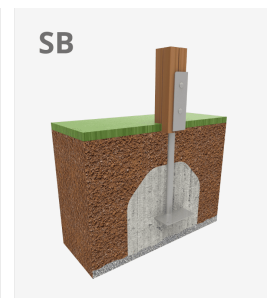

3+

Certified  
EN1176  
product

If you like wooden elements, the KLASIK collection is made for you. Playability, **great challenges** and colours for all.

|        |   |   |   |
|--------|---|---|---|
| A x B  |  |  |  |
| A=7493 | 51m <sup>2</sup>  | 1.36m   | 16  |
| B=7620 |   |   |   |

## Materials:

**Structure, Laminated wood:** scandinavian laminated pine wood treated in autoclave Class IV. Finished with two layers of Lasur paint. In case of being subjected to bad weather conditions, laminated pine wood can present some tiny cracks on the surface that do not reduce its durability at all. As regards resin and knots, please note that these are part of its natural appearance.

**Panels, ECOPLAY:** 10-12-15-19mm thick HPDE produced with recycled materials. High-density polyethylene characterised by its resistance to chemical abrasives. As a polymer, it is unaffected by corrosion. Due to its light elastic nature, it offers high resistance to impact, making it very difficult to break.

**Platforms, Phenolic:** birch plywood coated with a phenol film on both sides. Wire mesh anti-slip surface. Waterproof lateral protection.

**Nets, Anti-vandal reinforced rope:** Ø 16mm, 6 twisted steel cables, covered in polypropylene. High durability plastic connectors.