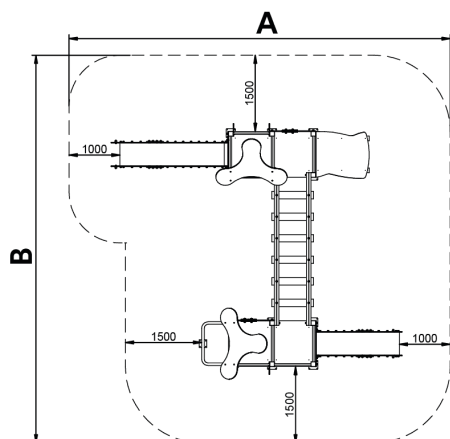

3+

Certified
EN1176
product

If you like wooden elements, the KLASIK collection is made for you. Playability, **great challenges** and colours for all.

A x B			
A=7493	51m²	1.36m	16
B=7620