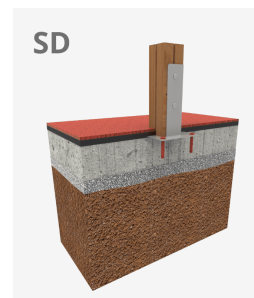

3+

Certified  
EN1176  
product

If you like wooden elements, the KLASIK collection is made for you. Playability, **great challenges** and colours for all.

|        |   |   |   |
|--------|---|---|---|
| A x B  |  |  |  |
| A=7493 | 51m <sup>2</sup>  | 1.36m   | 16  |
| B=7620 |   |   |   |

## Materials:

**Structure, Laminated wood:** scandinavian laminated pine wood treated in autoclave Class IV. Finished with two layers of Lasur paint. In case of being subjected to bad weather conditions, laminated pine wood can present some tiny cracks on the surface that do not reduce its durability at all. As regards resin and knots, please note that these are part of its natural appearance.

**Panels, ECOPLAY:** 10-12-15-19mm thick HPDE produced with recycled materials. High-density polyethylene characterised by its resistance to chemical abrasives. As a polymer, it is unaffected by corrosion. Due to its light elastic nature, it offers high resistance to impact, making it very difficult to break.

**Platforms, Phenolic:** birch plywood coated with a phenol film on both sides. Wire mesh anti-slip surface. Waterproof lateral protection.

**Nets, Anti-vandal reinforced rope:** Ø 16mm, 6 twisted steel cables, covered in polypropylene. High durability plastic connectors.