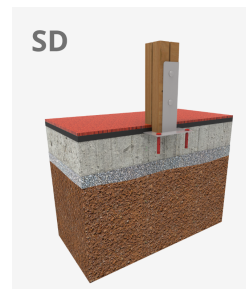

A=5770mm 25m² 0.90m 5

B=4800mm

Materials:

Structure, Laminated wood: scandinavian laminated pine wood treated in autoclave Class IV. Finished with two layers of Lasur paint. In case of being subjected to bad weather conditions, laminated pine wood can present some tiny cracks on the surface that do not reduce its durability at all. As regards resin and knots, please note that these are part of its natural appearance.

Panels, ECOPLAY: 10-12-15-19mm thick HPDE produced with recycled materials. High-density polyethylene characterised by its resistance to chemical abrasives. As a polymer, it is unaffected by corrosion. Due to its light elastic nature, it offers high resistance to impact, making it very difficult to break.

Platforms, Phenolic: birch plywood coated with a phenol film on both sides. Wire mesh anti-slip surface. Waterproof lateral protection.

Nets, Anti-vandal reinforced rope: Ø 16mm, 6 twisted steel cables, covered in polypropylene. High durability plastic connectors.