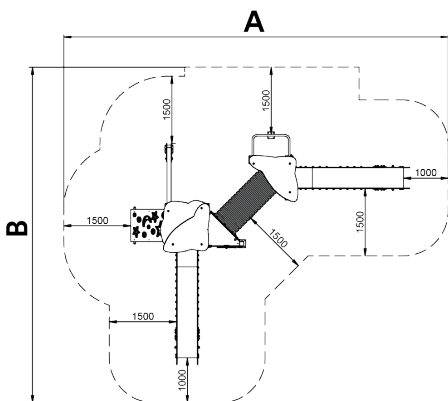

3+

Certified
EN1176
product

The EDUCA collection, for 6 to 12-year-old children. The Earth, planets, the Moon, day and night.

A=7490mm 45m² 1.40m 12

B=8580mm

SD

SB

Materials:

Panels, ECOPLAY: 10-12-15-19mm thick HPDE produced with recycled materials. High-density polyethylene characterised by its resistance to chemical abrasives. As a polymer, it is unaffected by corrosion. Due to its light elastic nature, it offers high resistance to impact, making it very difficult to break.

Biggest part (mm): / Heaviest part (kg):

IMPACT ZONE: security area and ground coverings according to the EN1176-1:2017 standard.

Spare parts availability: 10 years.

Ground anchoring screws not included.