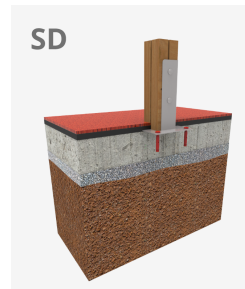

3+

Certified
EN1176
product

The EDUCA collection, for 6 to 12-year-old children. The Earth, planets, the Moon, day and night.

A=7490mm 45m² 1.40m 12

B=8580mm

SD

SB

Materials:

Structure, Laminated wood: scandinavian laminated pine wood treated in autoclave Class IV. Finished with two layers of Lasur paint. In case of being subjected to bad weather conditions, laminated pine wood can present some tiny cracks on the surface that do not reduce its durability at all. As regards resin and knots, please note that these are part of its natural appearance.

Panels, ECOPLAY: 10-12-15-19mm thick HPDE produced with recycled materials. High-density polyethylene characterised by its resistance to chemical abrasives. As a polymer, it is unaffected by corrosion. Due to its light elastic nature, it offers high resistance to impact, making it very difficult to break.

Platforms, Phenolic: birch plywood coated with a phenol film on both sides. Wire mesh anti-slip surface. Waterproof lateral protection.

Nets, Anti-vandal reinforced rope: Ø 16mm, 6 twisted steel cables, covered in polypropylene. High durability plastic connectors.