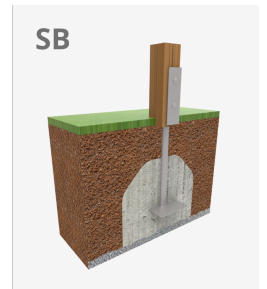

3+

Certified
EN1176
product

The EDUCA collection, for 6 to 12-year-old children. The Earth, planets, the Moon, day and night.

A=7490mm 45m² 1.40m 12

B=8580mm

SD

SB

Materials:

Structure, Laminated wood: scandinavian laminated pine wood treated in autoclave Class IV. Finished with two layers of Lasur paint. In case of being subjected to bad weather conditions, laminated pine wood can present some tiny cracks on the surface that do not reduce its durability at all. As regards resin and knots, please note that these are part of its natural appearance.

Panels, ECOPLAY: 10-12-15-19mm thick HPDE produced with recycled materials. High-density polyethylene characterised by its resistance to chemical abrasives. As a polymer, it is unaffected by corrosion. Due to its light elastic nature, it offers high resistance to impact, making it very difficult to break.

Platforms, Phenolic: birch plywood coated with a phenol film on both sides. Wire mesh anti-slip surface. Waterproof lateral protection.

Nets, Anti-vandal reinforced rope: Ø 16mm, 6 twisted steel cables, covered in polypropylene. High durability plastic connectors.