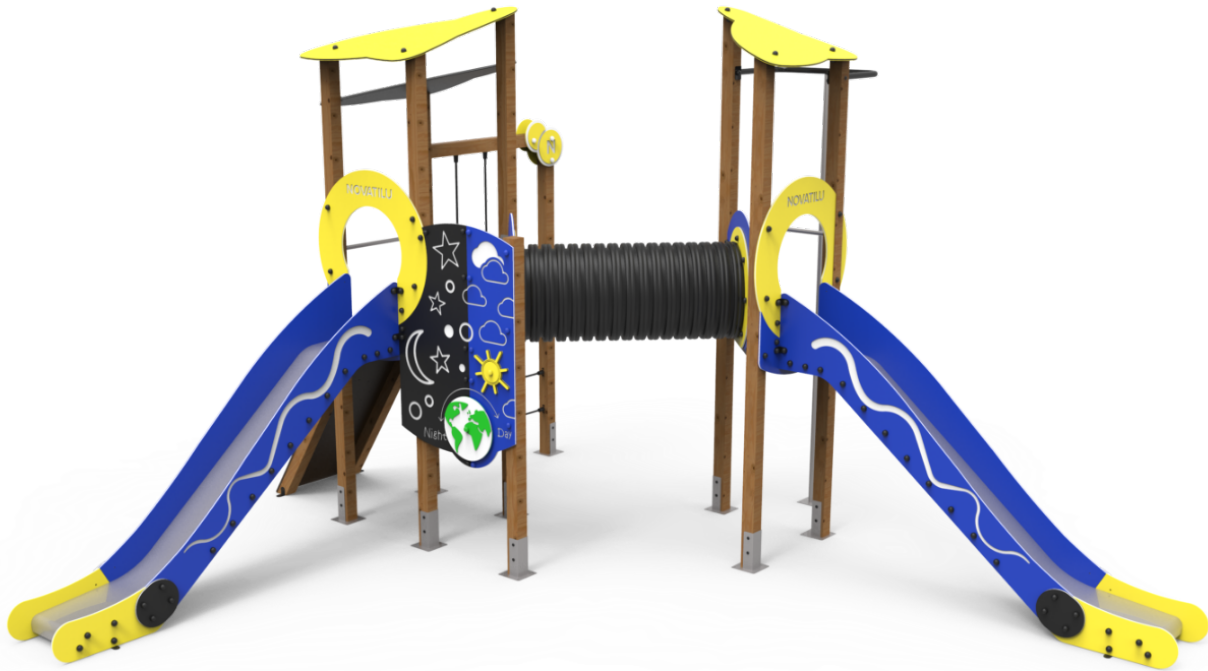

3+

Certified
EN1176
product

The EDUCA collection, for 6 to 12-year-old children. The Earth, planets, the Moon, day and night.

A=7490mm 45m² 1.40m 12

B=8580mm

SD

SB

Materials:

Structure, Laminated wood: scandinavian laminated pine wood treated in autoclave Class IV. Finished with two layers of Lasur paint. In case of being subjected to bad weather conditions, laminated pine wood can present some tiny cracks on the surface that do not reduce its durability at all. As regards resin and knots, please note that these are part of its natural appearance.

Panels, ECOPLAY: 10-12-15-19mm thick HPDE produced with recycled materials. High-density polyethylene characterised by its resistance to chemical abrasives. As a polymer, it is unaffected by corrosion. Due to its light elastic nature, it offers high resistance to impact, making it very difficult to break.

Platforms, Phenolic: birch plywood coated with a phenol film on both sides. Wire mesh anti-slip surface. Waterproof lateral protection.

Nets, Anti-vandal reinforced rope: Ø 16mm, 6 twisted steel cables, covered in polypropylene. High durability plastic connectors.