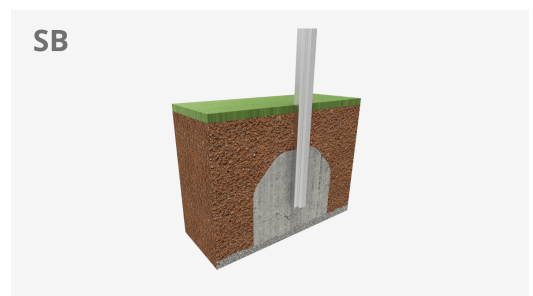

A x B			
A=Ø6190mm	30.10m ²	1m	6

Materials:

Structure, Metal: hot dip galvanised and powder-coated steel resistant to corrosion.

Handrails, Metal: AISI-304 stainless steel.

Platforms, Seats, HPL: high pressure laminate for outdoor use: 12mm tick. Illustrations directly printed on the material. Resistsnat to UV rays and fire. Easy maintenance.

Biggest part (mm): 1040x1150x150 / Heaviest part (kg): 80

IMPACT ZONE: security area and ground coverings according to the EN1176-1:2017 standard.

Spare parts availability: 10 years.

Ground anchoring screws not included.