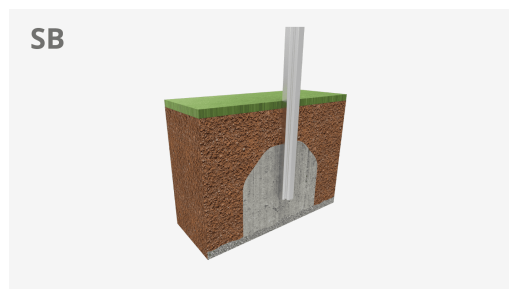

A x B	Area	Height	Quantity
A=Ø5750mm	26m ²	1m	2

Materials:

Structure, Metal: hot dip galvanised and powder-coated steel resistant to corrosion.

Handrails, Metal: AISI-304 stainless steel.

Platforms, Seats, HPL: high pressure laminate for outdoor use: 12mm tick. Illustrations directly printed on the material. Resistsnat to UV rays and fire. Easy maintenance.

Biggest part (mm): 1040x1150x150 / Heaviest part (kg): 80

IMPACT ZONE: security area and ground coverings according to the EN1176-1:2017 standard.

Spare parts availability: 10 years.

Ground anchoring screws not included.