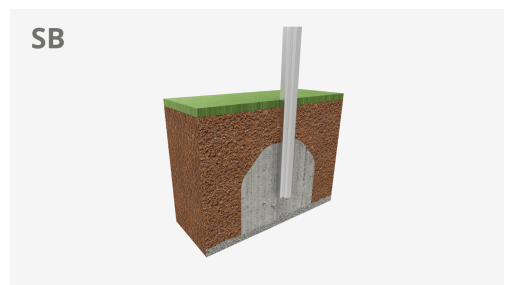

A x B	Area	Height	Quantity
A=Ø4550mm	16.2m ²	0.60m	1

Materials:

Platforms, Phenolic: birch plywood coated with a phenol film on both sides. Wire mesh anti-slip surface. Waterproof lateral protection.

Panels, HDPE: high-density polyethylene characterised by its resistance to chemical abrasives. As a polymer, it is unaffected by corrosion. Due to its light elastic nature, it offers high resistance to impact, making it very difficult to break.

Biggest part (mm): 1430x1430x65 / Heaviest part (kg): 63

IMPACT ZONE: security area and ground coverings according to the EN1176-1:2017 standard.

Spare parts availability: 10 years.

Ground anchoring screws not included.