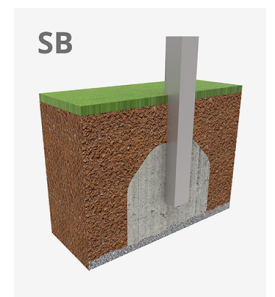

Berna R Plus

JAR03

1+

Certified
EN1176
product

| | | | |
|----------|---|---|---|
| A x B |  |  |  |
| A=4180mm | 17m ² | -m | 6 |
| B=4590mm | | | |

Ground anchoring screws not included.

Playful features:

Alternatives:

JAR02

JAR01

JAR05

JAR04