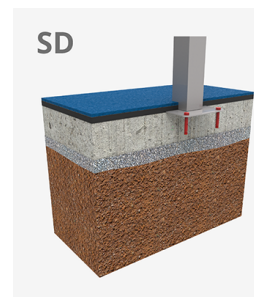

Berna R Plus

JAR03

1+

Certified
EN1176
product

| | | | |
|----------|---|---|---|
| A x B |  |  |  |
| A=4180mm | 17m ² | -m | 6 |
| B=4590mm | | | |

Ground anchoring screws not included.

Playful features:

Alternatives:

JAR02

JAR01

JAR05

JAR04