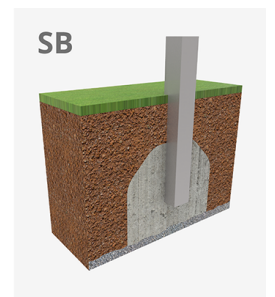

Arenero Berna C

JAR02

1+

Certified
EN1176
product

A x B			
A=4180mm	15m ²	-m	4
B=4180mm			

Ground anchoring screws not included.

Playful features:

Alternatives:

JAR01

JAR05

JAR04

JAR03