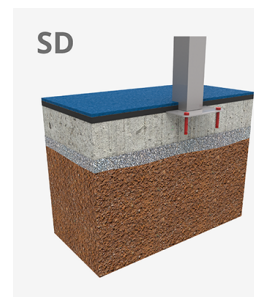

Arenero Berna C

JAR02

1+

Certified
EN1176
product

A x B			
A=4180mm	15m ²	-m	4
B=4180mm			

Ground anchoring screws not included.

Playful features:

Alternatives:

JAR01

JAR05

JAR04

JAR03